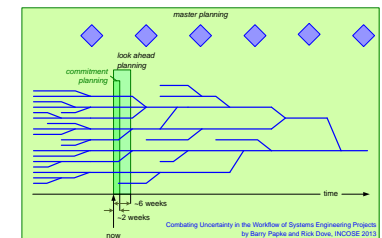

Mastering Systems Integration; Project Management

by *Gerrit Muller* [TNO-ESI, University of South-Eastern Norway]

e-mail: gaudisite@gmail.com

www.gaudisite.nl

Abstract

Systems Integration requires specific project management. The challenge for project managers is to plan ahead, knowing that the integration plan will need continuous adaptations.

Distribution

This article or presentation is written as part of the Gaudí project. The Gaudí project philosophy is to improve by obtaining frequent feedback. Frequent feedback is pursued by an open creation process. This document is published as intermediate or nearly mature version to get feedback. Further distribution is allowed as long as the document remains complete and unchanged.

August 21, 2020
status: preliminary
draft
version: 0.6