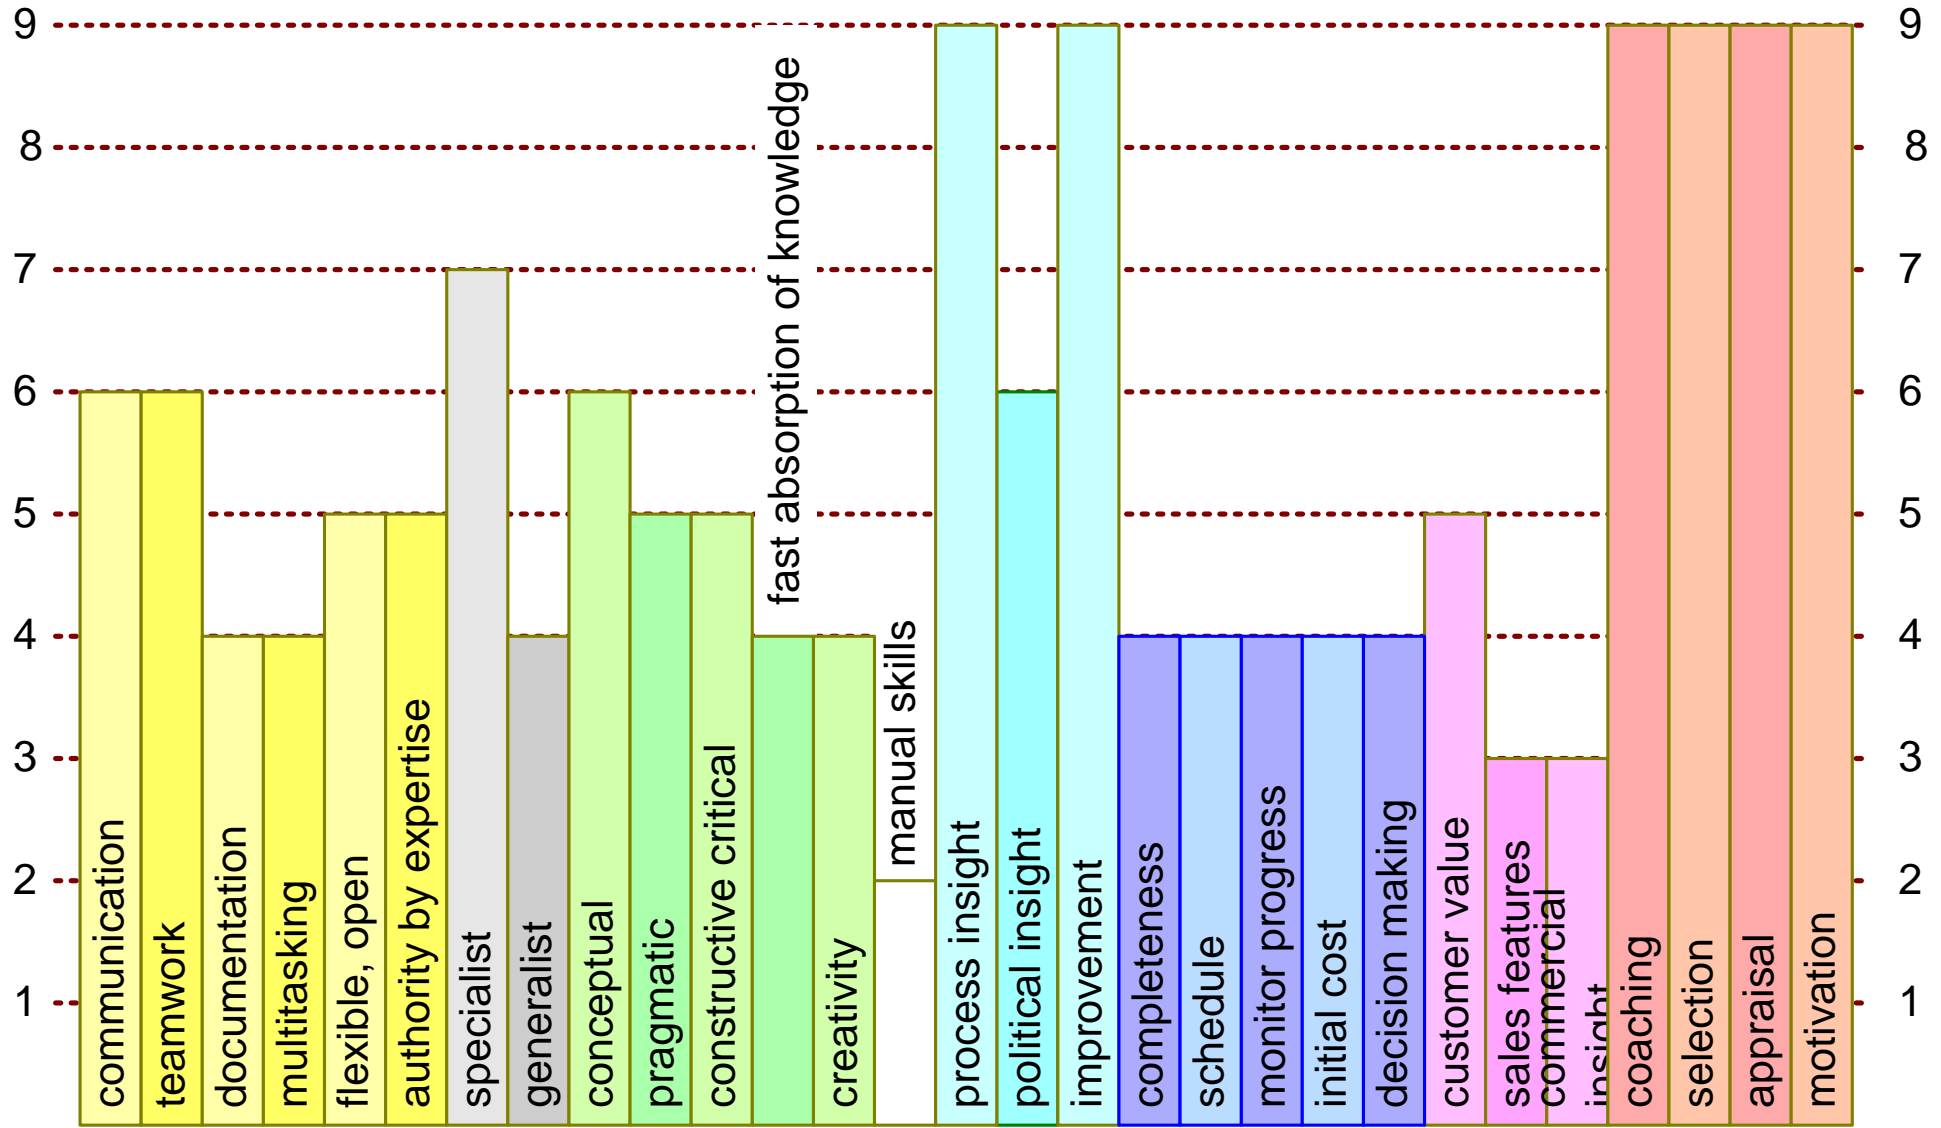

Function Profiles; The Sheep with Seven Legs

by *Gerrit Muller* USN-SE

e-mail: gaudisite@gmail.com

www.gaudisite.nl

Abstract

The profile of a system architect is quantified for a large list of system architect related characteristics. For comparison the function profiles of related functions are given as well. This profile is based on personal observations and experience.

March 27, 2021
status: concept
version: 1.0

System Architect

Test Engineer

Developer

Operational Leader

Line Manager

Commercial Manager

The numbers behind the bars

	communication	teamwork	documentation	multitasking	flexible, open	authority by expertise	specialist	generalist	conceptual	pragmatic	constructive critical	fast absorption of knowledge	creativity	manual skills	process insight	political insight	improvement	completeness	schedule	monitor progress	initial cost	decision making	customer value	sales features	commercial insight	coaching	selection	appraisal	motivation
systems architect	9	8	9	9	9	9	3	9	9	7	9	9	8	3	7	7	5	3	5	2	5	8	8	4	4	6	5	3	7
test engineer	5	6	4	4	5	8	4	7	4	9	6	9	4	9	6	4	4	3	4	3	3	3	6	3	2	2	2	2	4
developer	6	8	7	4	6	6	9	3	6	8	6	5	9	7	6	5	4	7	7	6	8	4	5	3	2	2	3	2	2
operational leader	8	8	4	9	5	4	2	6	4	9	5	5	5	3	9	9	5	9	9	9	9	9	7	5	3	5	6	6	8
line manager	6	6	4	4	5	5	7	4	6	5	5	4	4	2	9	6	9	4	4	4	4	4	5	3	3	9	9	9	9
commercial manager	9	8	4	8	8	8	2	5	7	9	5	5	9	2	4	4	4	5	5	2	5	8	9	9	9	4	2	2	8