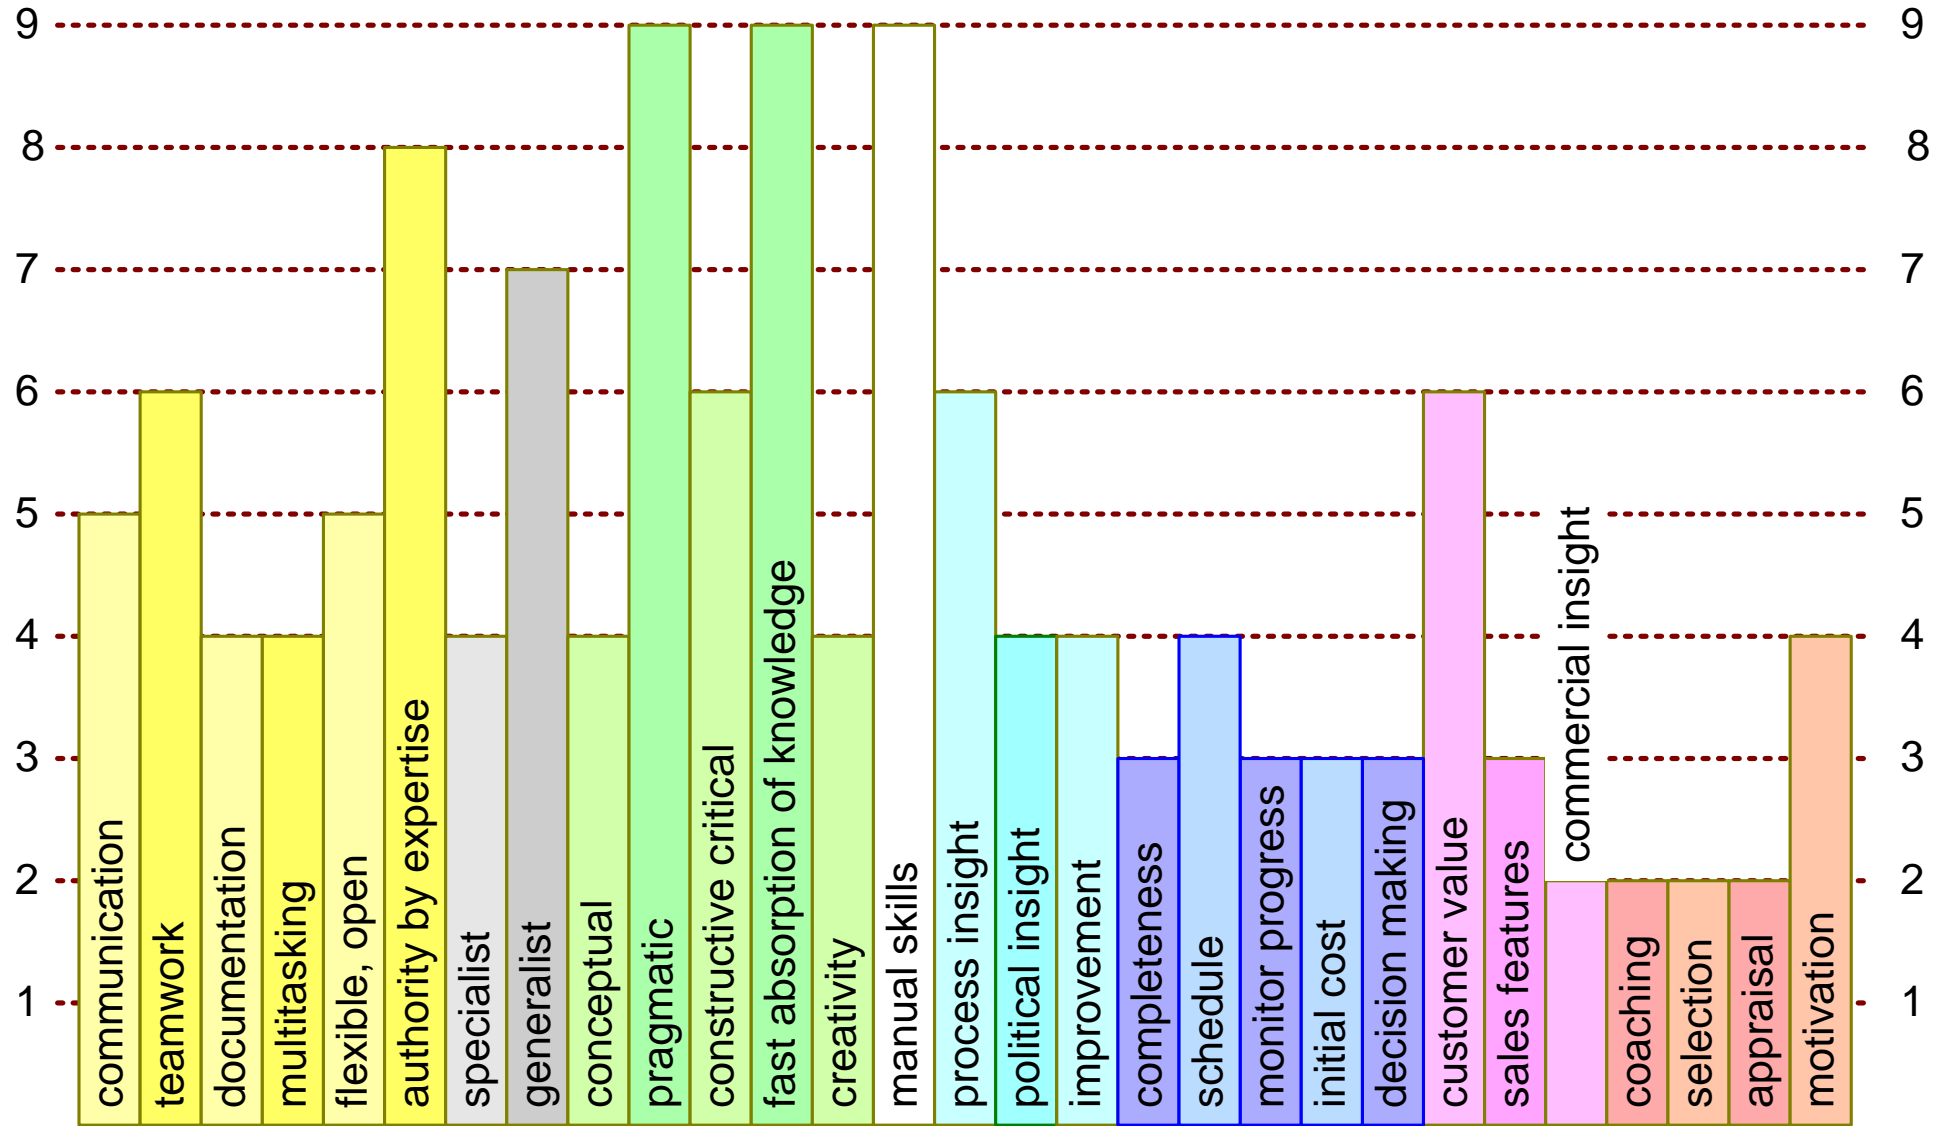

Function Profiles; The Sheep with Seven Legs

by *Gerrit Muller* USN-SE

e-mail: gaudisite@gmail.com

www.gaudisite.nl

Abstract

The profile of a system architect is quantified for a large list of system architect related characteristics. For comparison the function profiles of related functions are given as well. This profile is based on personal observations and experience.

March 27, 2021
status: concept
version: 1.0

System Architect

Test Engineer

Developer

Operational Leader

Line Manager

Commercial Manager

The numbers behind the bars