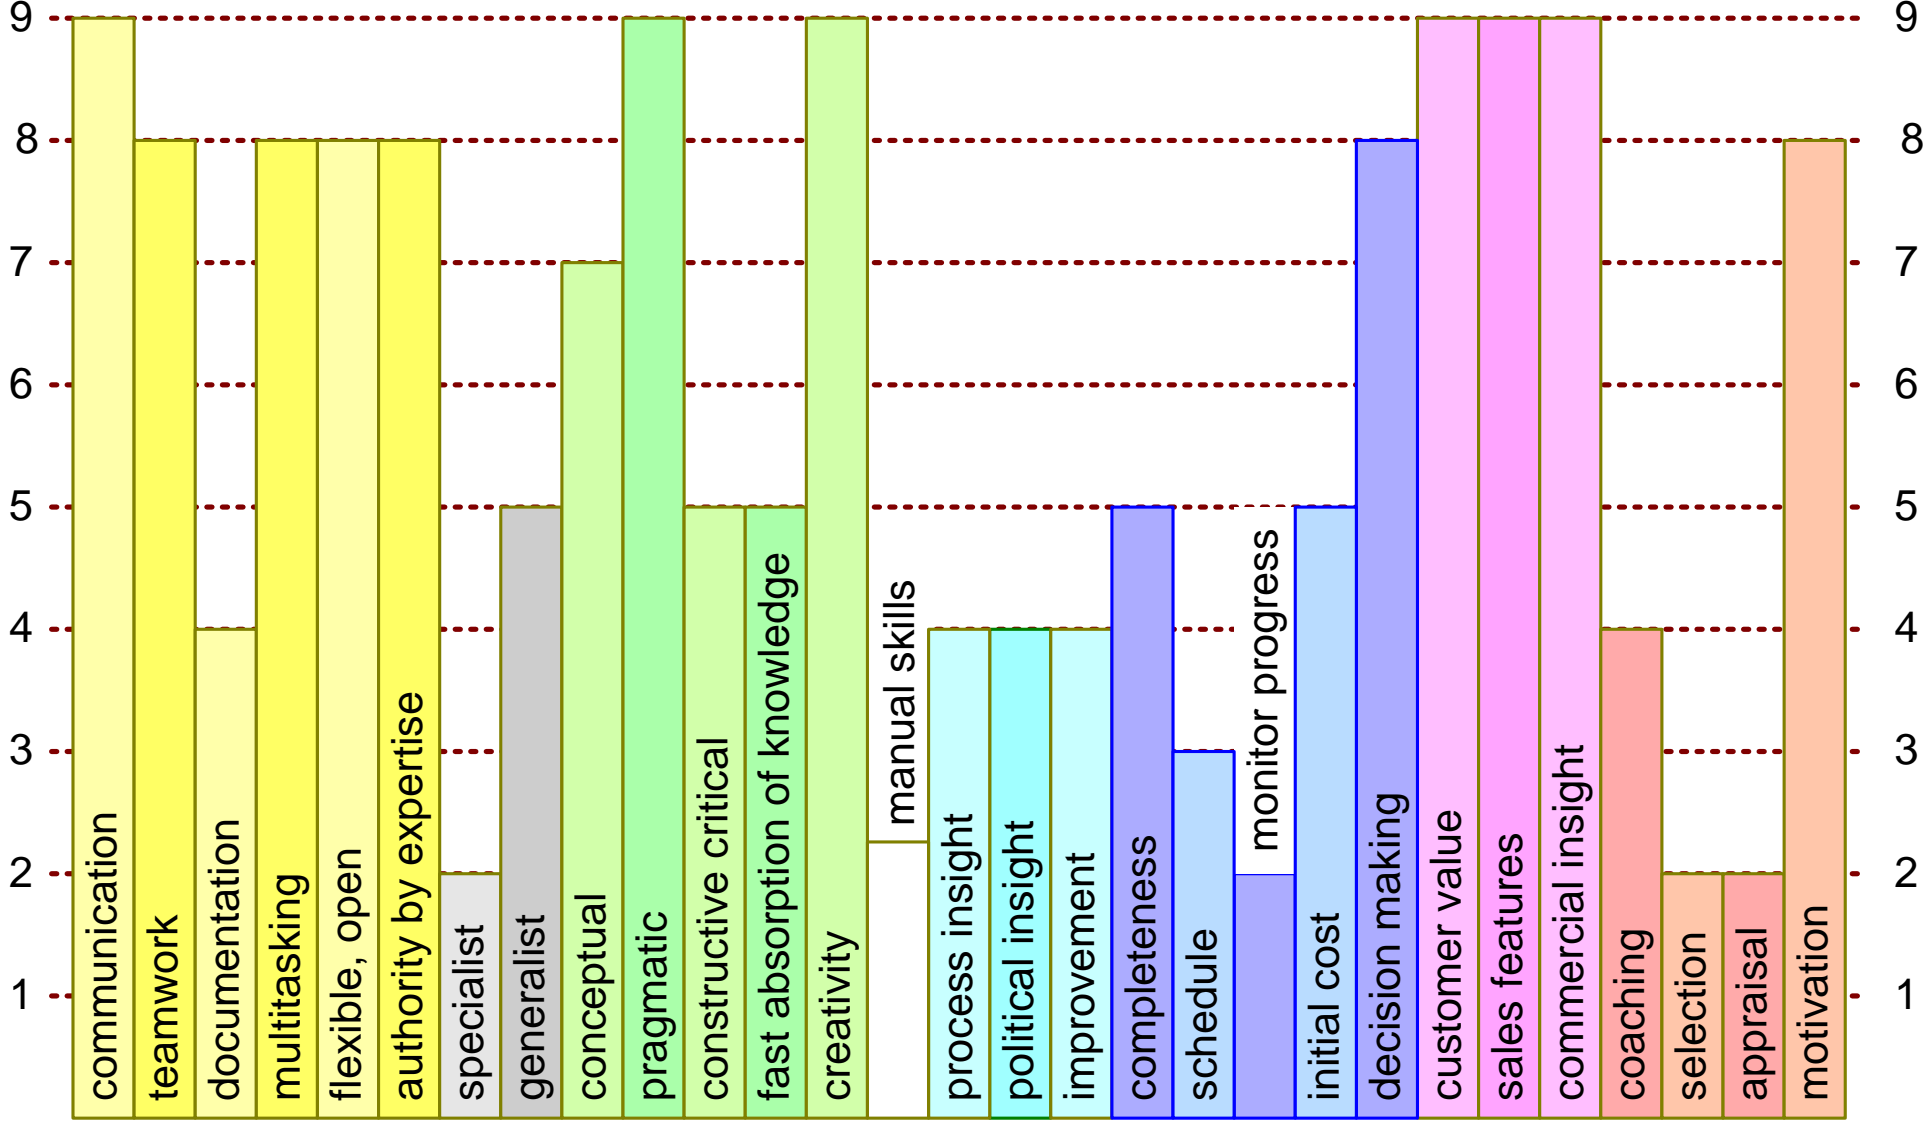

Function Profiles; The Sheep with Seven Legs

by *Gerrit Muller* USN-SE

e-mail: gaudisite@gmail.com

www.gaudisite.nl

Abstract

The profile of a system architect is quantified for a large list of system architect related characteristics. For comparison the function profiles of related functions are given as well. This profile is based on personal observations and experience.

March 27, 2021
status: concept
version: 1.0

System Architect

Test Engineer

Developer

Operational Leader

Line Manager

Commercial Manager

The numbers behind the bars

	communication	teamwork	documentation	multitasking	flexible, open	authority by expertise	specialist	generalist	conceptual	pragmatic	constructive critical	fast absorption of knowledge	creativity	manual skills	process insight	political insight	improvement	completeness	schedule	monitor progress	initial cost	decision making	customer value	sales features	commercial insight	coaching	selection	appraisal	motivation
systems architect	9	8	9	9	9	9	3	9	9	7	9	9	8	3	7	7	5	3	5	2	5	8	8	4	4	6	5	3	7
test engineer	5	6	4	4	5	8	4	7	4	9	6	9	4	9	6	4	4	3	4	3	3	3	6	3	2	2	2	2	4
developer	6	8	7	4	6	6	9	3	6	8	6	5	9	7	6	5	4	7	7	6	8	4	5	3	2	2	3	2	2
operational leader	8	8	4	9	5	4	2	6	4	9	5	5	5	3	9	9	5	9	9	9	9	9	7	5	3	5	6	6	8
line manager	6	6	4	4	5	5	7	4	6	5	5	4	4	2	9	6	9	4	4	4	4	4	5	3	3	9	9	9	9
commercial manager	9	8	4	8	8	8	2	5	7	9	5	5	9	2	4	4	4	5	5	2	5	8	9	9	9	4	2	2	8