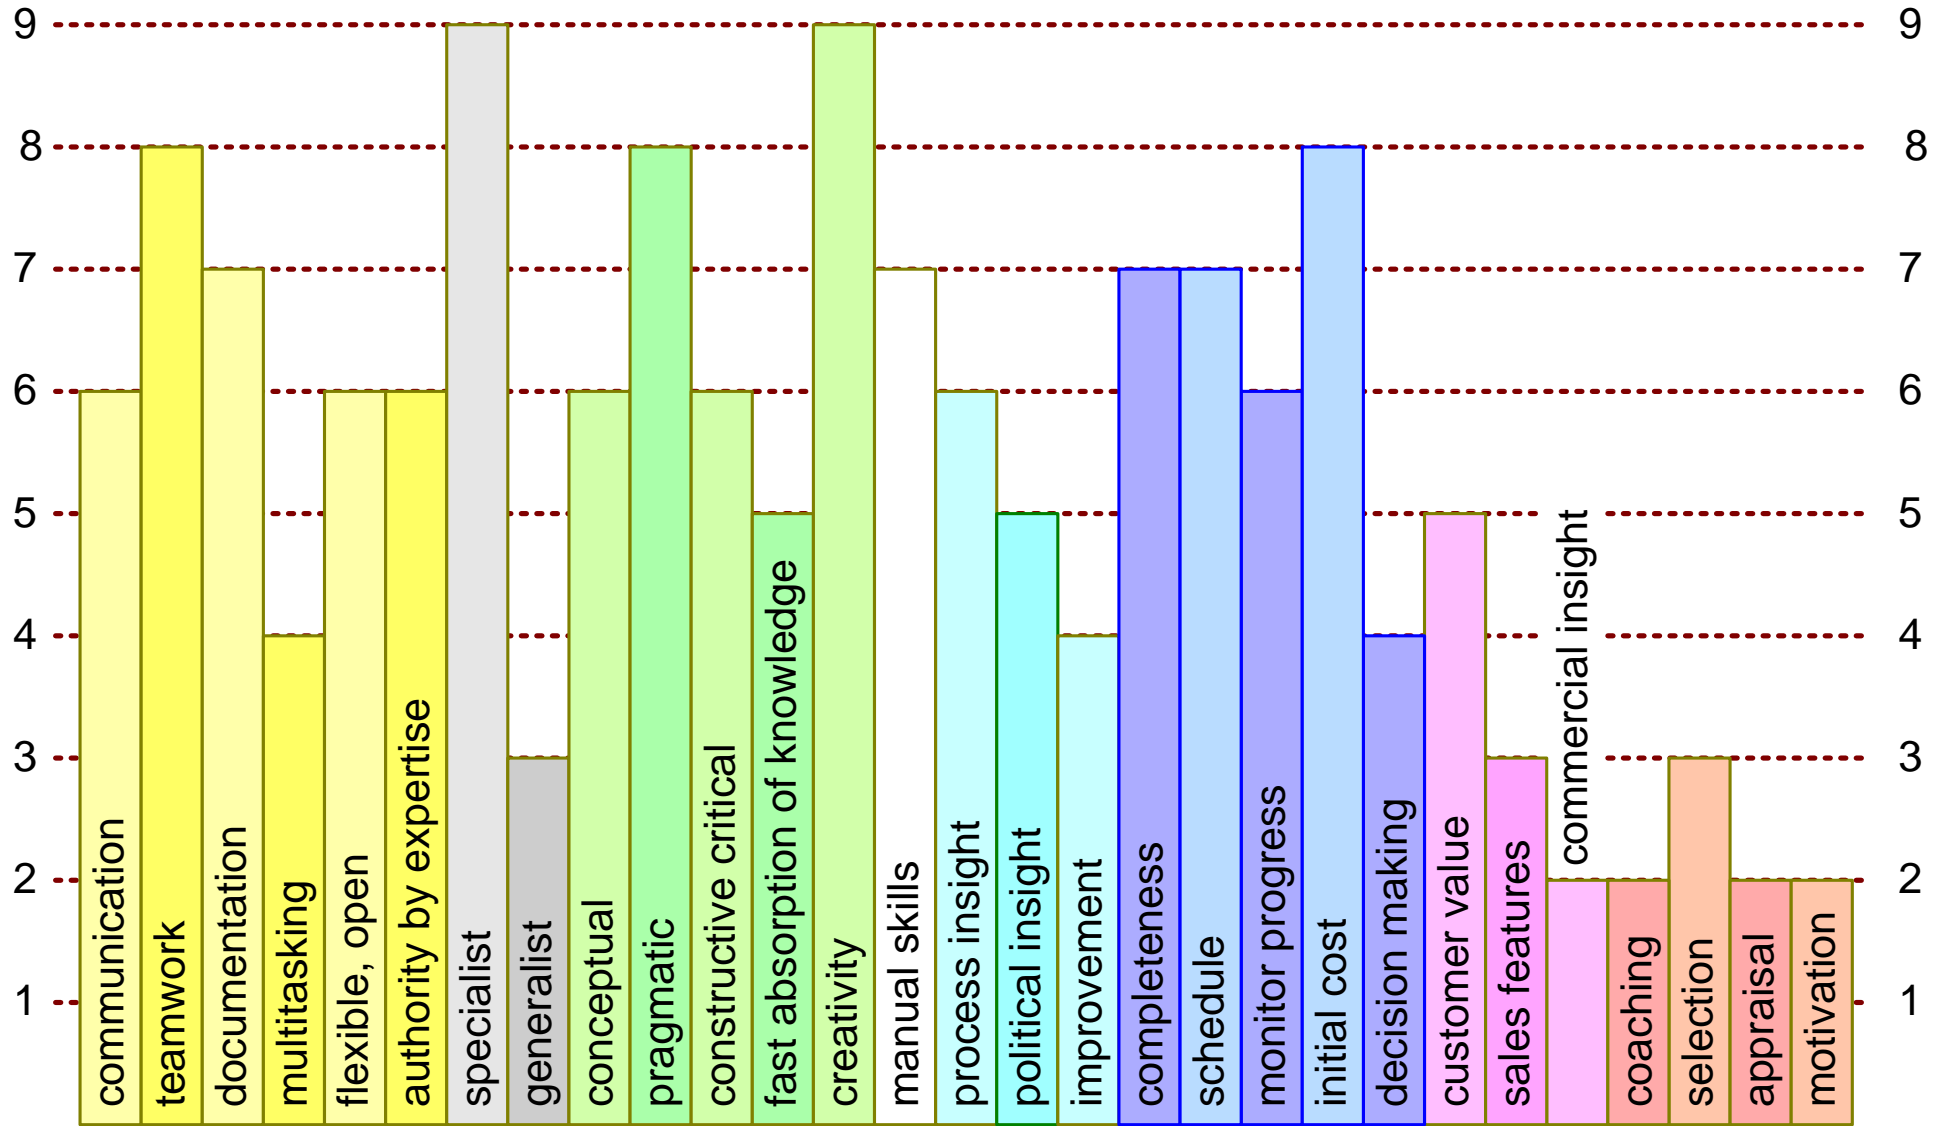

Function Profiles; The Sheep with Seven Legs

by *Gerrit Muller* USN-SE

e-mail: gaudisite@gmail.com

www.gaudisite.nl

Abstract

The profile of a system architect is quantified for a large list of system architect related characteristics. For comparison the function profiles of related functions are given as well. This profile is based on personal observations and experience.

March 27, 2021
status: concept
version: 1.0

System Architect

Test Engineer

Developer

Operational Leader

Line Manager

Commercial Manager

The numbers behind the bars