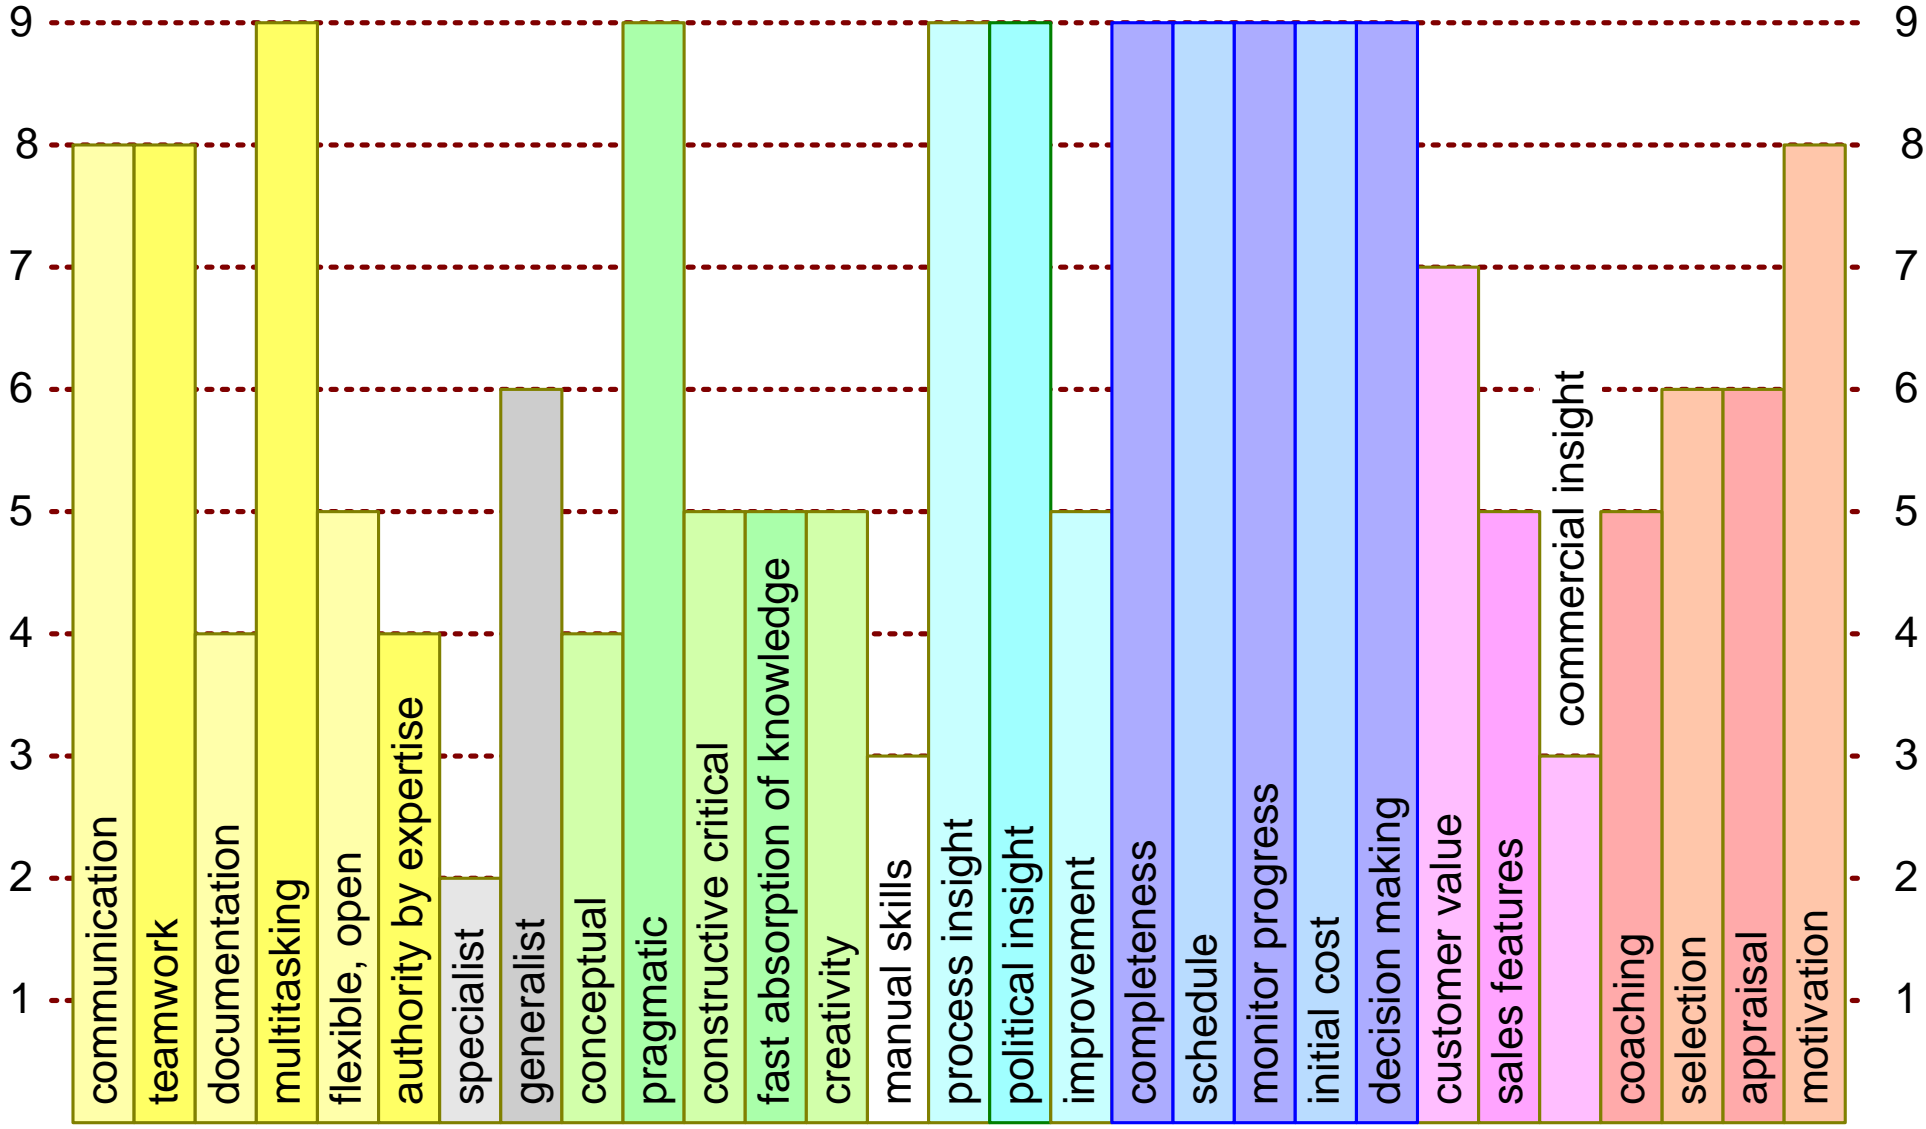

Function Profiles; The Sheep with Seven Legs

by *Gerrit Muller* USN-SE

e-mail: gaudisite@gmail.com

www.gaudisite.nl

Abstract

The profile of a system architect is quantified for a large list of system architect related characteristics. For comparison the function profiles of related functions are given as well. This profile is based on personal observations and experience.

March 27, 2021
status: concept
version: 1.0

System Architect

Test Engineer

Developer

Operational Leader

Line Manager

Commercial Manager

The numbers behind the bars

	communication	teamwork	documentation	multitasking	flexible, open	authority by expertise	specialist	generalist	conceptual	pragmatic	constructive critical	fast absorption of knowledge	creativity	manual skills	process insight	political insight	improvement	completeness	schedule	monitor progress	initial cost	decision making	customer value	sales features	commercial insight	coaching	selection	appraisal	motivation
systems architect	9	8	9	9	9	9	3	9	9	7	9	9	8	3	7	7	5	3	5	2	5	8	8	4	4	6	5	3	7
test engineer	5	6	4	4	5	8	4	7	4	9	6	9	4	9	6	4	4	3	4	3	3	3	6	3	2	2	2	2	4
developer	6	8	7	4	6	6	9	3	6	8	6	5	9	7	6	5	4	7	7	6	8	4	5	3	2	2	3	2	2
operational leader	8	8	4	9	5	4	2	6	4	9	5	5	5	3	9	9	5	9	9	9	9	9	7	5	3	5	6	6	8
line manager	6	6	4	4	5	5	7	4	6	5	5	4	4	2	9	6	9	4	4	4	4	4	5	3	3	9	9	9	9
commercial manager	9	8	4	8	8	8	2	5	7	9	5	5	9	2	4	4	4	5	5	2	5	8	9	9	9	4	2	2	8