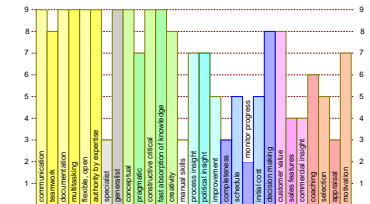

Function Profiles; The Sheep with Seven Legs

by *Gerrit Muller* USN-SE

e-mail: gaudisite@gmail.com

www.gaudisite.nl

Abstract

The profile of a system architect is quantified for a large list of system architect related characteristics. For comparison the function profiles of related functions are given as well. This profile is based on personal observations and experience.

Distribution

This article or presentation is written as part of the Gaudí project. The Gaudí project philosophy is to improve by obtaining frequent feedback. Frequent feedback is pursued by an open creation process. This document is published as intermediate or nearly mature version to get feedback. Further distribution is allowed as long as the document remains complete and unchanged.

March 27, 2021
status: concept
version: 1.0