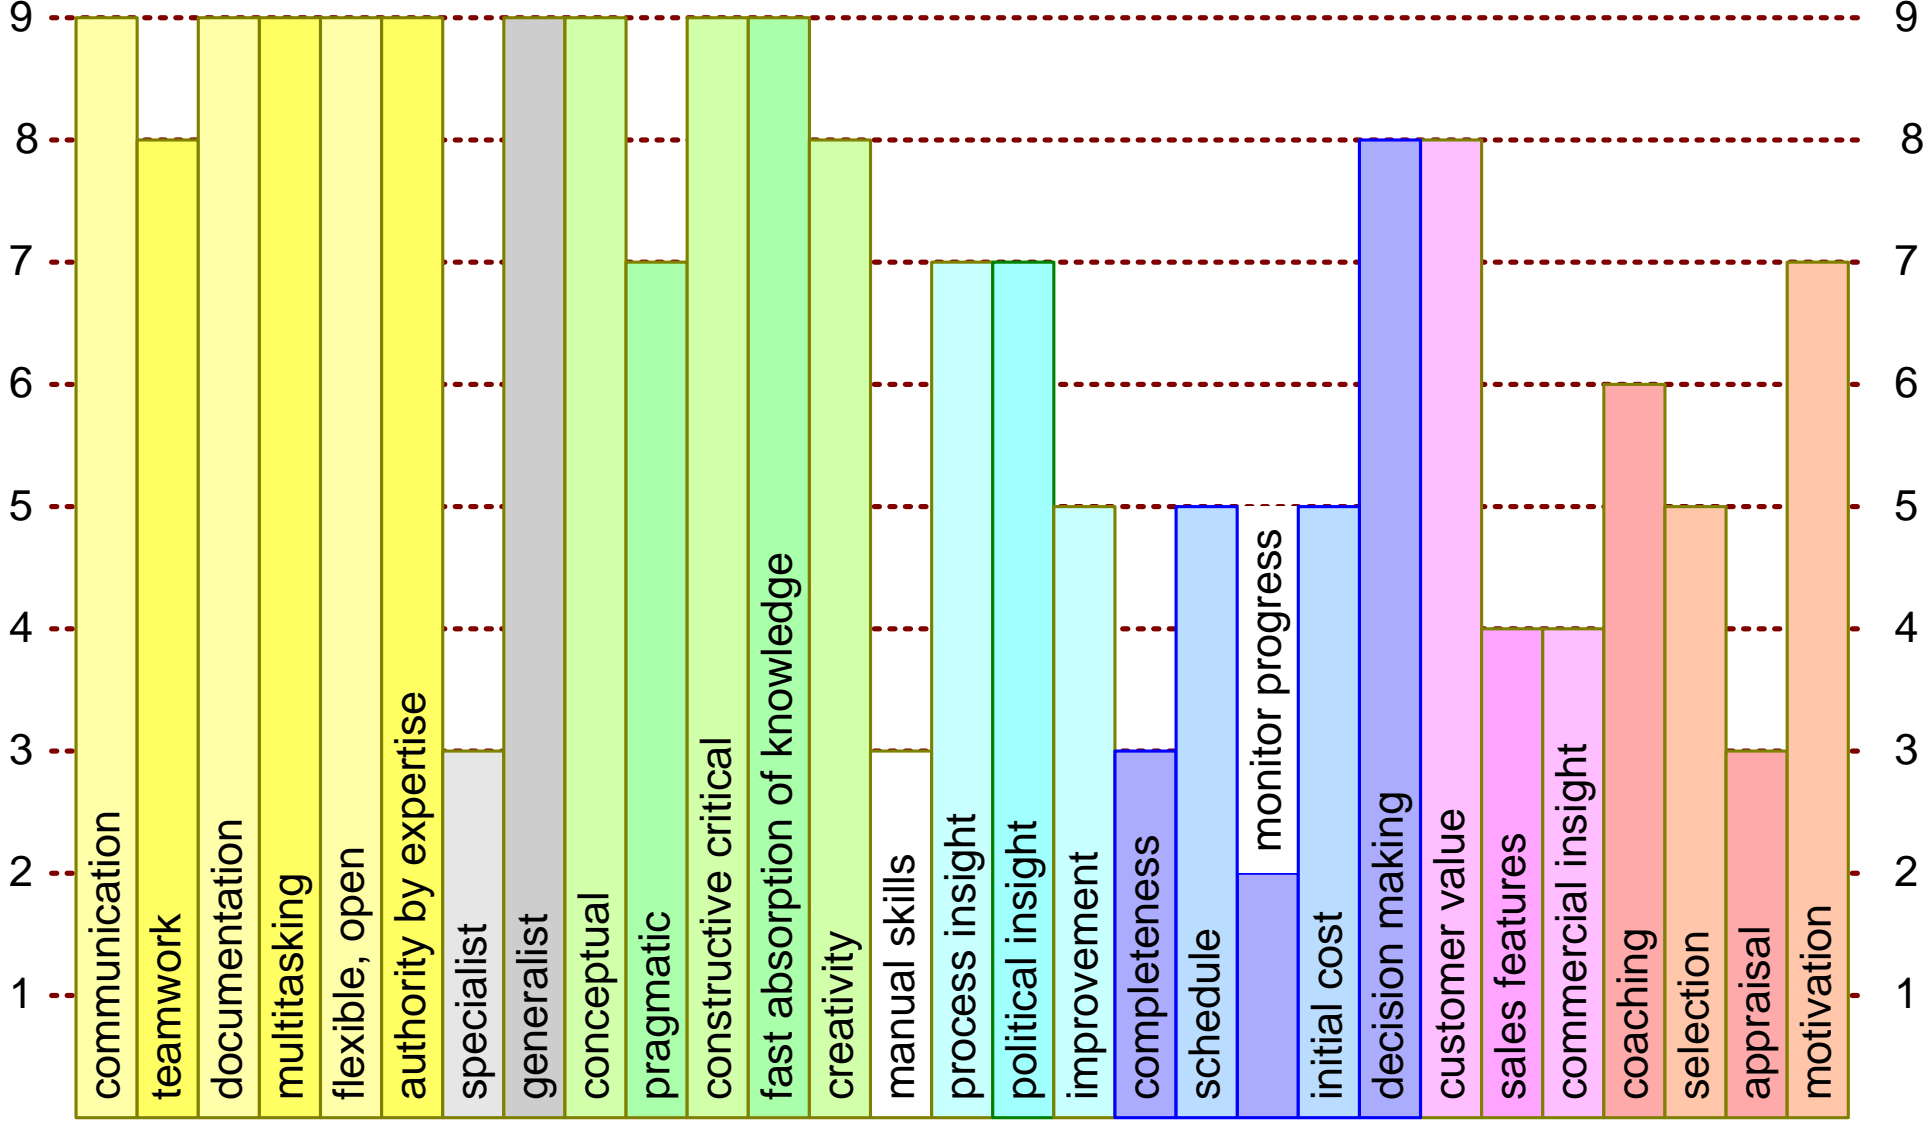

Function Profiles; The Sheep with Seven Legs

by *Gerrit Muller* USN-SE

e-mail: gaudisite@gmail.com

www.gaudisite.nl

Abstract

The profile of a system architect is quantified for a large list of system architect related characteristics. For comparison the function profiles of related functions are given as well. This profile is based on personal observations and experience.

Distribution

This article or presentation is written as part of the Gaudí project. The Gaudí project philosophy is to improve by obtaining frequent feedback. Frequent feedback is pursued by an open creation process. This document is published as intermediate or nearly mature version to get feedback. Further distribution is allowed as long as the document remains complete and unchanged.

March 27, 2021
status: concept
version: 1.0

System Architect

Test Engineer

Developer

Operational Leader

Line Manager

Commercial Manager

The numbers behind the bars