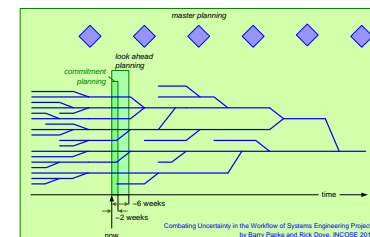

Mastering Systems Integration; Project Management

by *Gerrit Muller* TNO-ESI, University College of South East Norway

e-mail: gaudisite@gmail.com

www.gaudisite.nl

Abstract

Systems Integration requires specific project management. The challenge for project managers is to plan ahead, knowing that the integration plan will need continuous adaptations.

Distribution

This article or presentation is written as part of the Gaudí project. The Gaudí project philosophy is to improve by obtaining frequent feedback. Frequent feedback is pursued by an open creation process. This document is published as intermediate or nearly mature version to get feedback. Further distribution is allowed as long as the document remains complete and unchanged.

October 28, 2018
status: preliminary
draft
version: 0.6