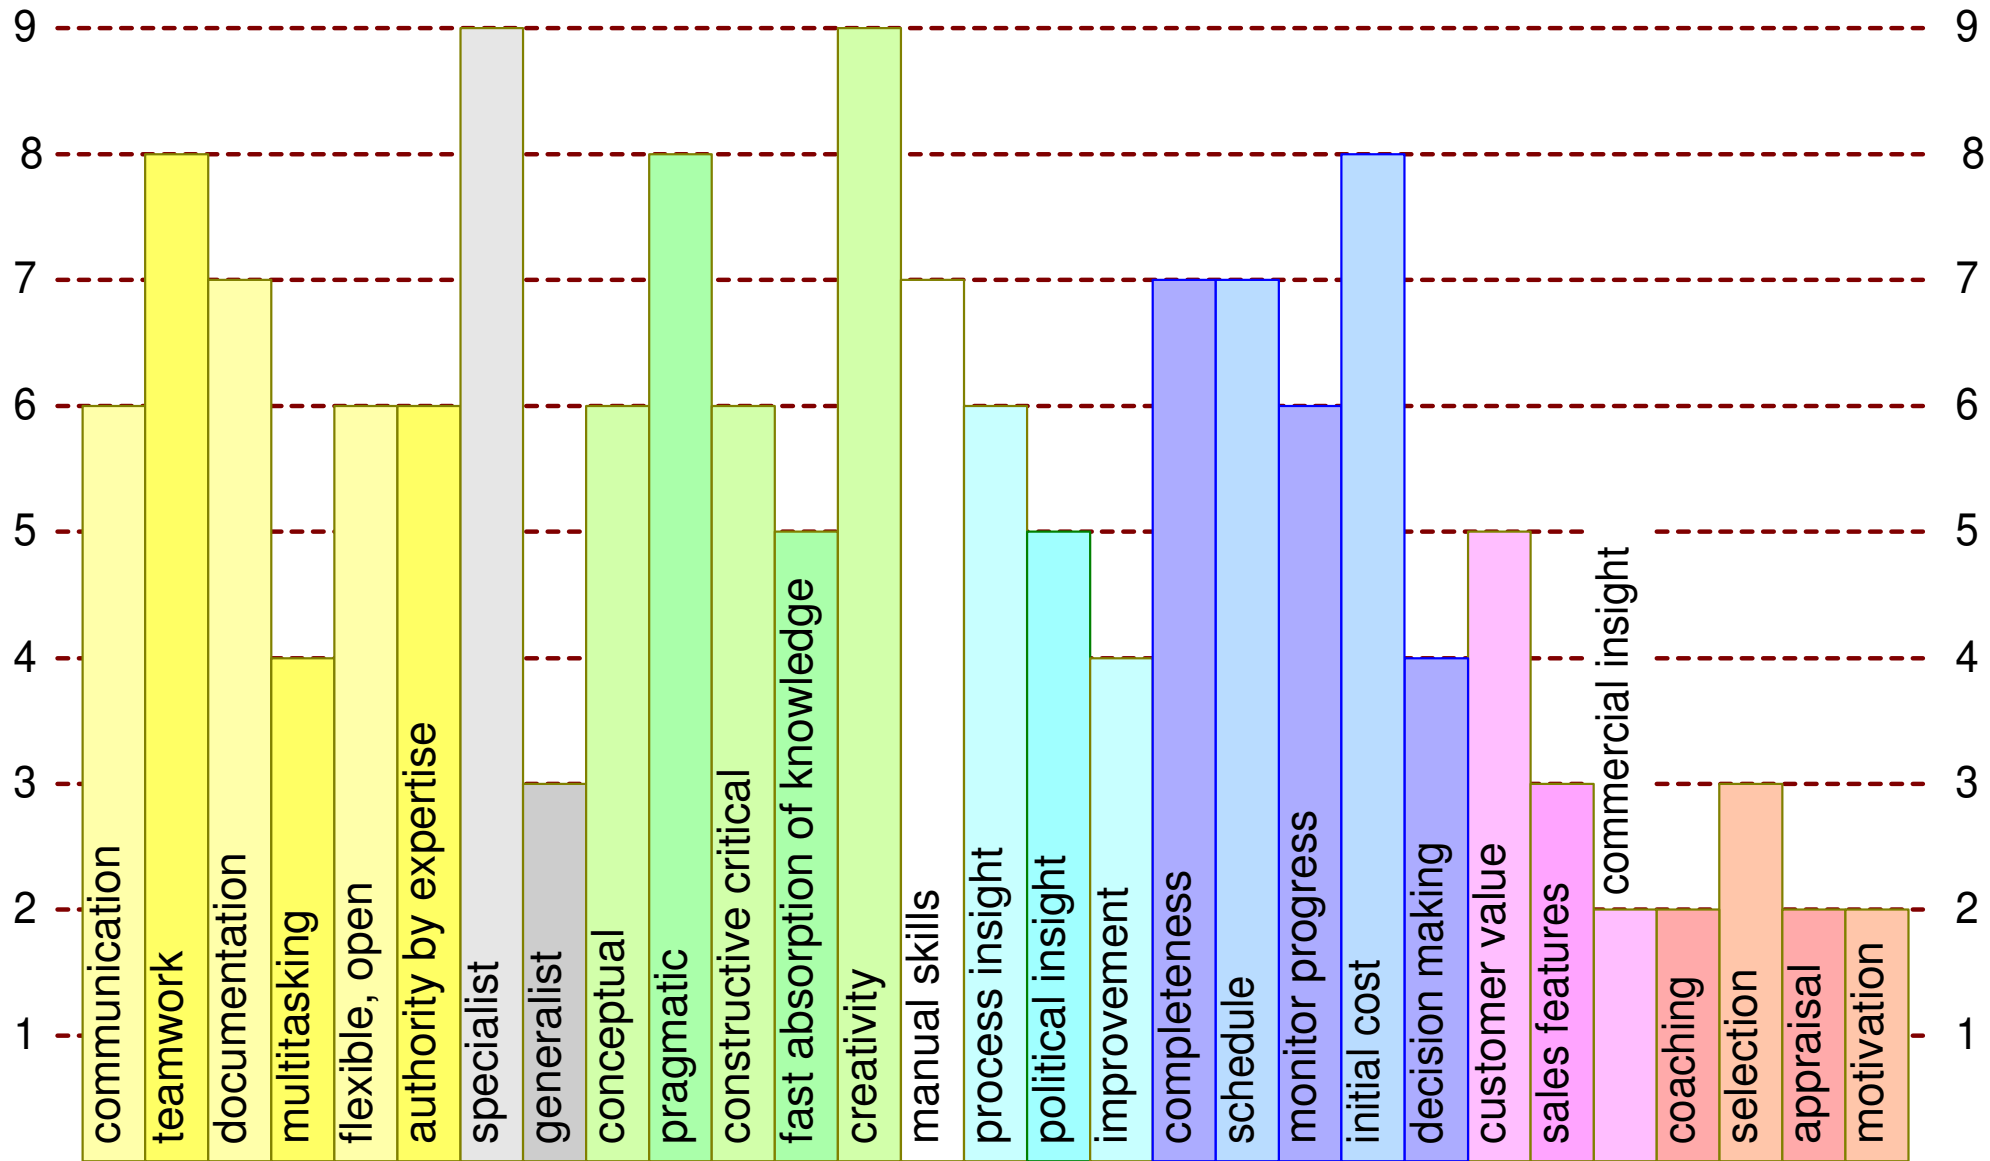

System Architect

Test Engineer

Developer

Operational Leader

Line Manager

Commercial Manager

The numbers behind the bars

	communication	teamwork	documentation	multitasking	flexible, open	authority by expertise	specialist	generalist	conceptual	pragmatic	constructive critical	fast absorption of knowledge	creativity	manual skills	process insight	political insight	improvement	completeness	schedule	monitor progress	initial cost	decision making	customer value	sales features	commercial insight	coaching	selection	appraisal	motivation
systems architect	9	8	9	9	9	9	3	9	9	7	9	9	8	3	7	7	5	3	5	2	5	8	8	4	4	6	5	3	7
test engineer	5	6	4	4	5	8	4	7	4	9	6	9	4	9	6	4	4	3	4	3	3	3	6	3	2	2	2	2	4
developer	6	8	7	4	6	6	9	3	6	8	6	5	9	7	6	5	4	7	7	6	8	4	5	3	2	2	3	2	2
operational leader	8	8	4	9	5	4	2	6	4	9	5	5	5	3	9	9	5	9	9	9	9	9	7	5	3	5	6	6	8
line manager	6	6	4	4	5	5	7	4	6	5	5	4	4	2	9	6	9	4	4	4	4	4	5	3	3	9	9	9	9
commercial manager	9	8	4	8	8	8	2	5	7	9	5	5	9	2	4	4	4	5	5	2	5	8	9	9	9	4	2	2	8