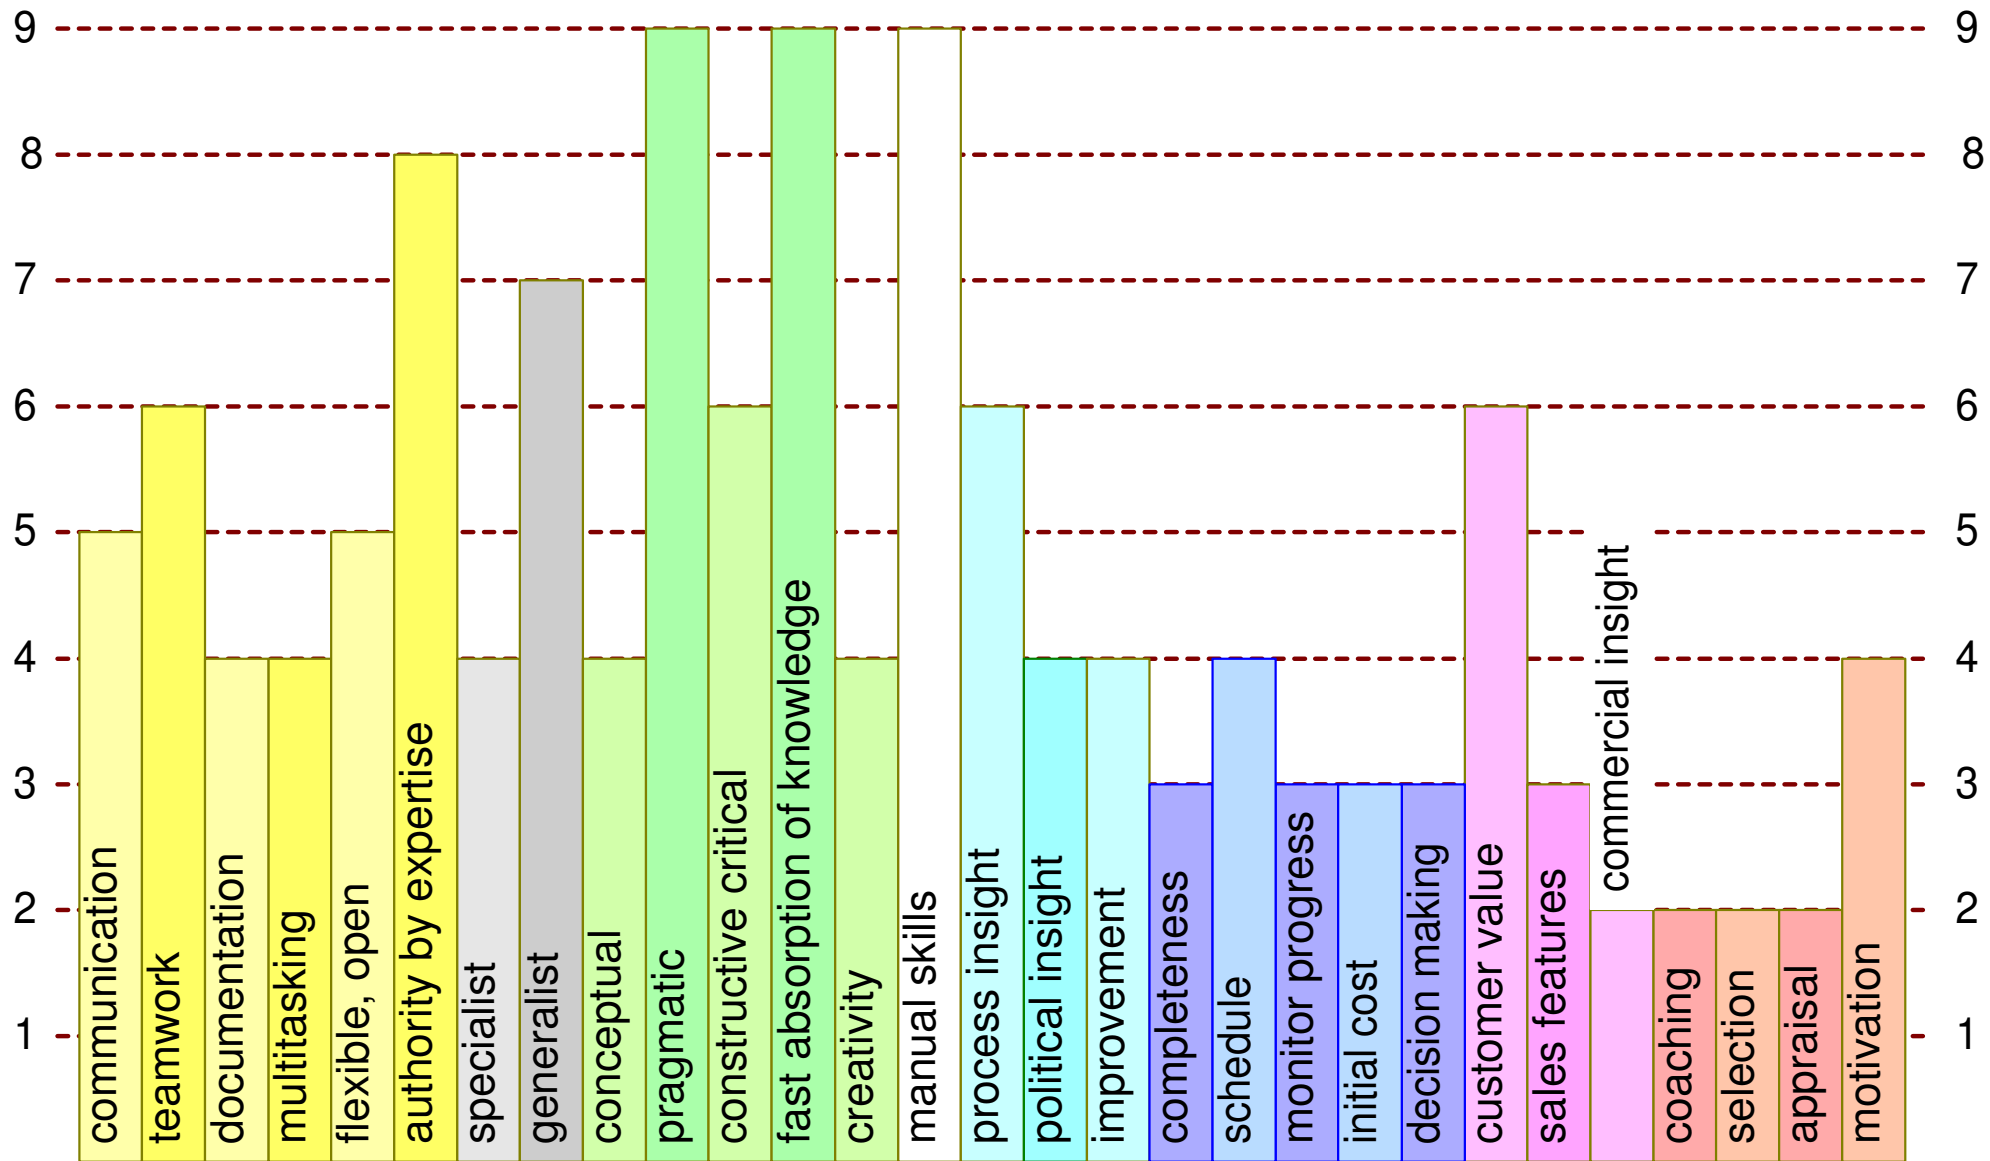

System Architect

Test Engineer

Developer

Operational Leader

Line Manager

Commercial Manager

The numbers behind the bars

	communication	teamwork	documentation	multitasking	flexible, open	authority by expertise	specialist	generalist	conceptual	pragmatic	constructive critical	fast absorption of knowledge	creativity	manual skills	process insight	political insight	improvement	completeness	schedule	monitor progress	initial cost	decision making	customer value	sales features	commercial insight	coaching	selection	appraisal	motivation
systems architect	9	8	9	9	9	9	3	9	9	7	9	9	8	3	7	7	5	3	5	2	5	8	8	4	4	6	5	3	7
test engineer	5	6	4	4	5	8	4	7	4	9	6	9	4	9	6	4	4	3	4	3	3	3	6	3	2	2	2	2	4
developer	6	8	7	4	6	6	9	3	6	8	6	5	9	7	6	5	4	7	7	6	8	4	5	3	2	2	3	2	2
operational leader	8	8	4	9	5	4	2	6	4	9	5	5	5	3	9	9	5	9	9	9	9	9	7	5	3	5	6	6	8
line manager	6	6	4	4	5	5	7	4	6	5	5	4	4	2	9	6	9	4	4	4	4	4	5	3	3	9	9	9	9
commercial manager	9	8	4	8	8	8	2	5	7	9	5	5	9	2	4	4	4	5	5	2	5	8	9	9	9	4	2	2	8