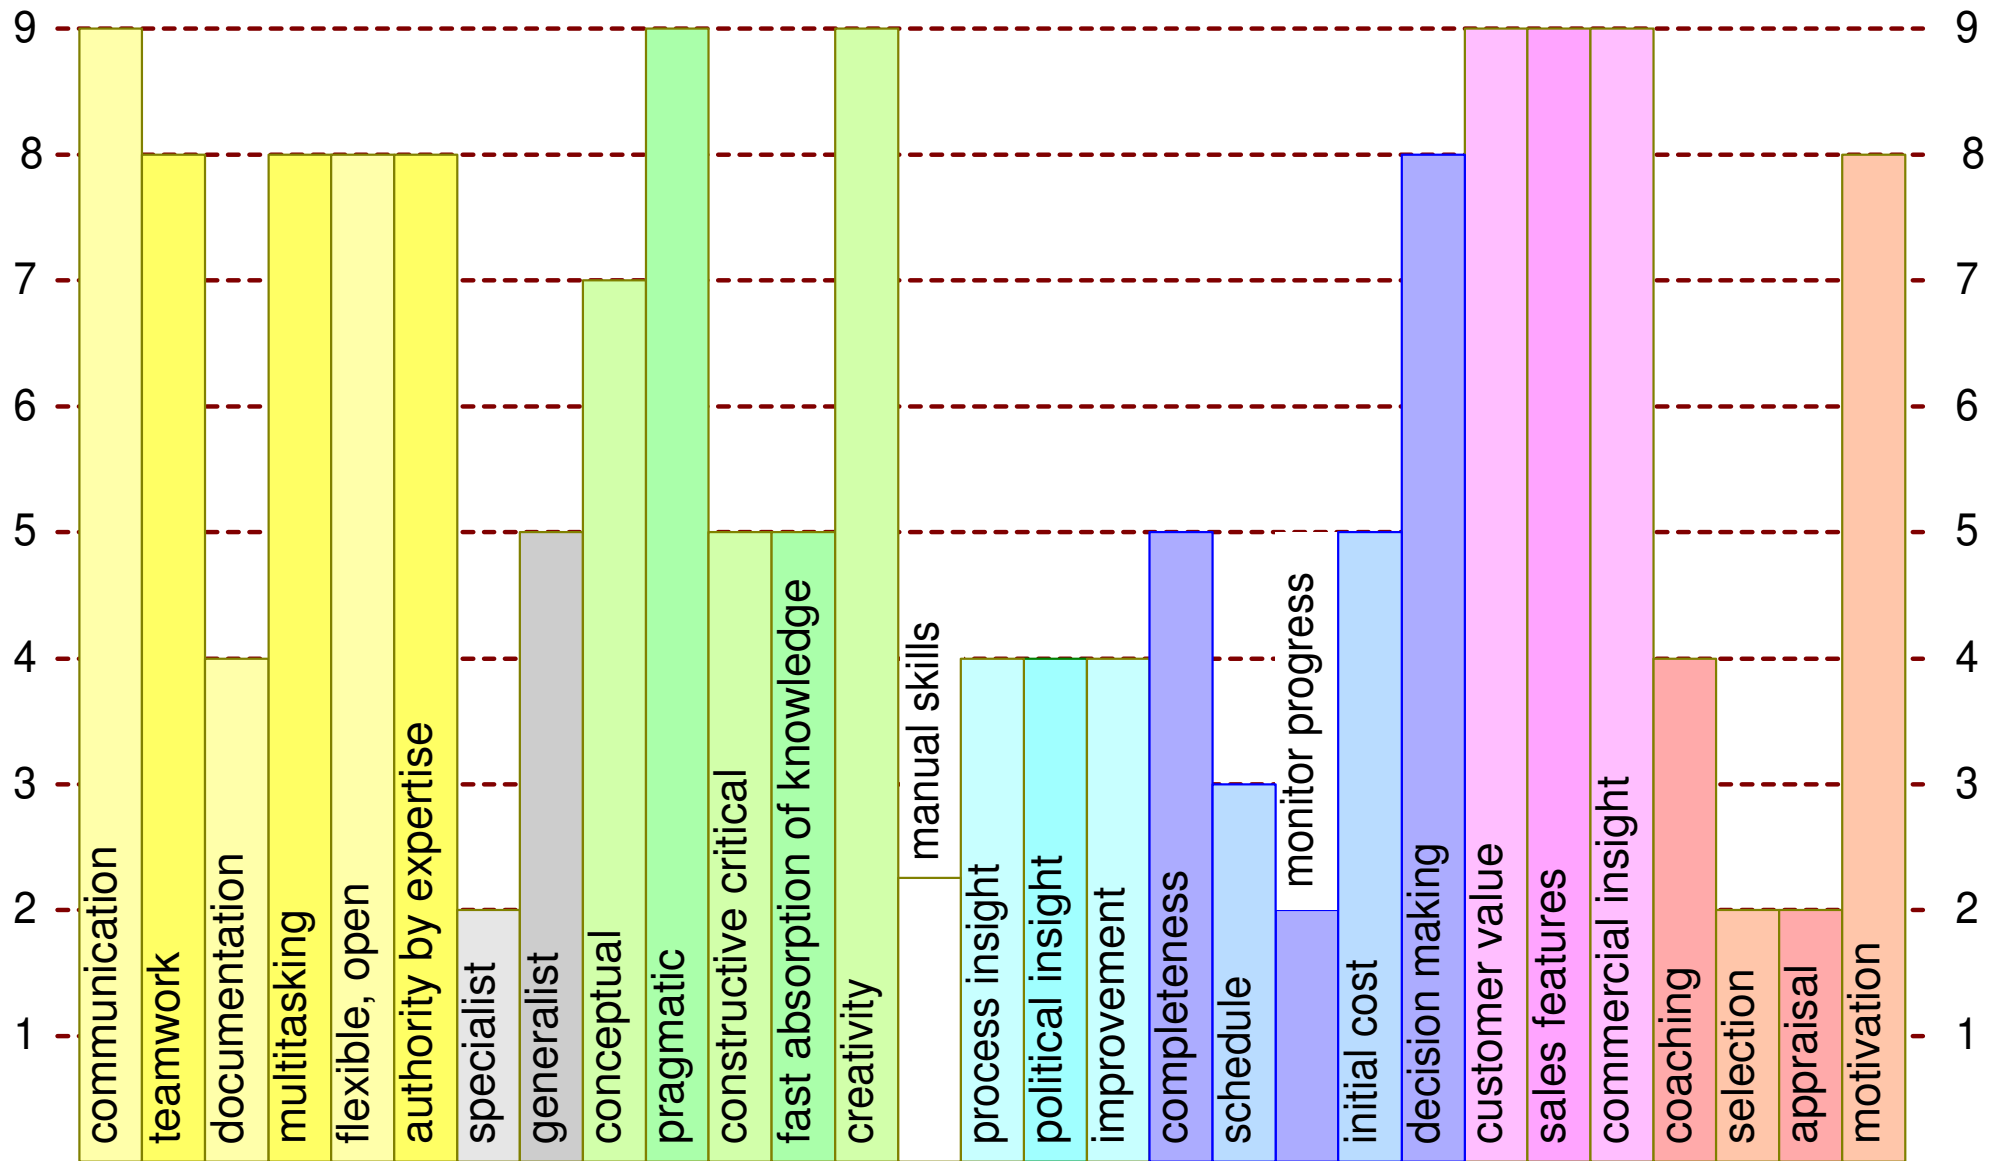

System Architect

Test Engineer

Developer

Operational Leader

Line Manager

Commercial Manager

The numbers behind the bars

	communication	teamwork	documentation	multitasking	flexible, open	authority by expertise	specialist	generalist	conceptual	pragmatic	constructive critical	fast absorption of knowledge	creativity	manual skills	process insight	political insight	improvement	completeness	schedule	monitor progress	initial cost	decision making	customer value	sales features	commercial insight	coaching	selection	appraisal	motivation
systems architect	9	8	9	9	9	9	3	9	9	7	9	9	8	3	7	7	5	3	5	2	5	8	8	4	4	6	5	3	7
test engineer	5	6	4	4	5	8	4	7	4	9	6	9	4	9	6	4	4	3	4	3	3	3	6	3	2	2	2	2	4
developer	6	8	7	4	6	6	9	3	6	8	6	5	9	7	6	5	4	7	7	6	8	4	5	3	2	2	3	2	2
operational leader	8	8	4	9	5	4	2	6	4	9	5	5	5	3	9	9	5	9	9	9	9	9	7	5	3	5	6	6	8
line manager	6	6	4	4	5	5	7	4	6	5	5	4	4	2	9	6	9	4	4	4	4	4	5	3	3	9	9	9	9
commercial manager	9	8	4	8	8	8	2	5	7	9	5	5	9	2	4	4	4	5	5	2	5	8	9	9	9	4	2	2	8