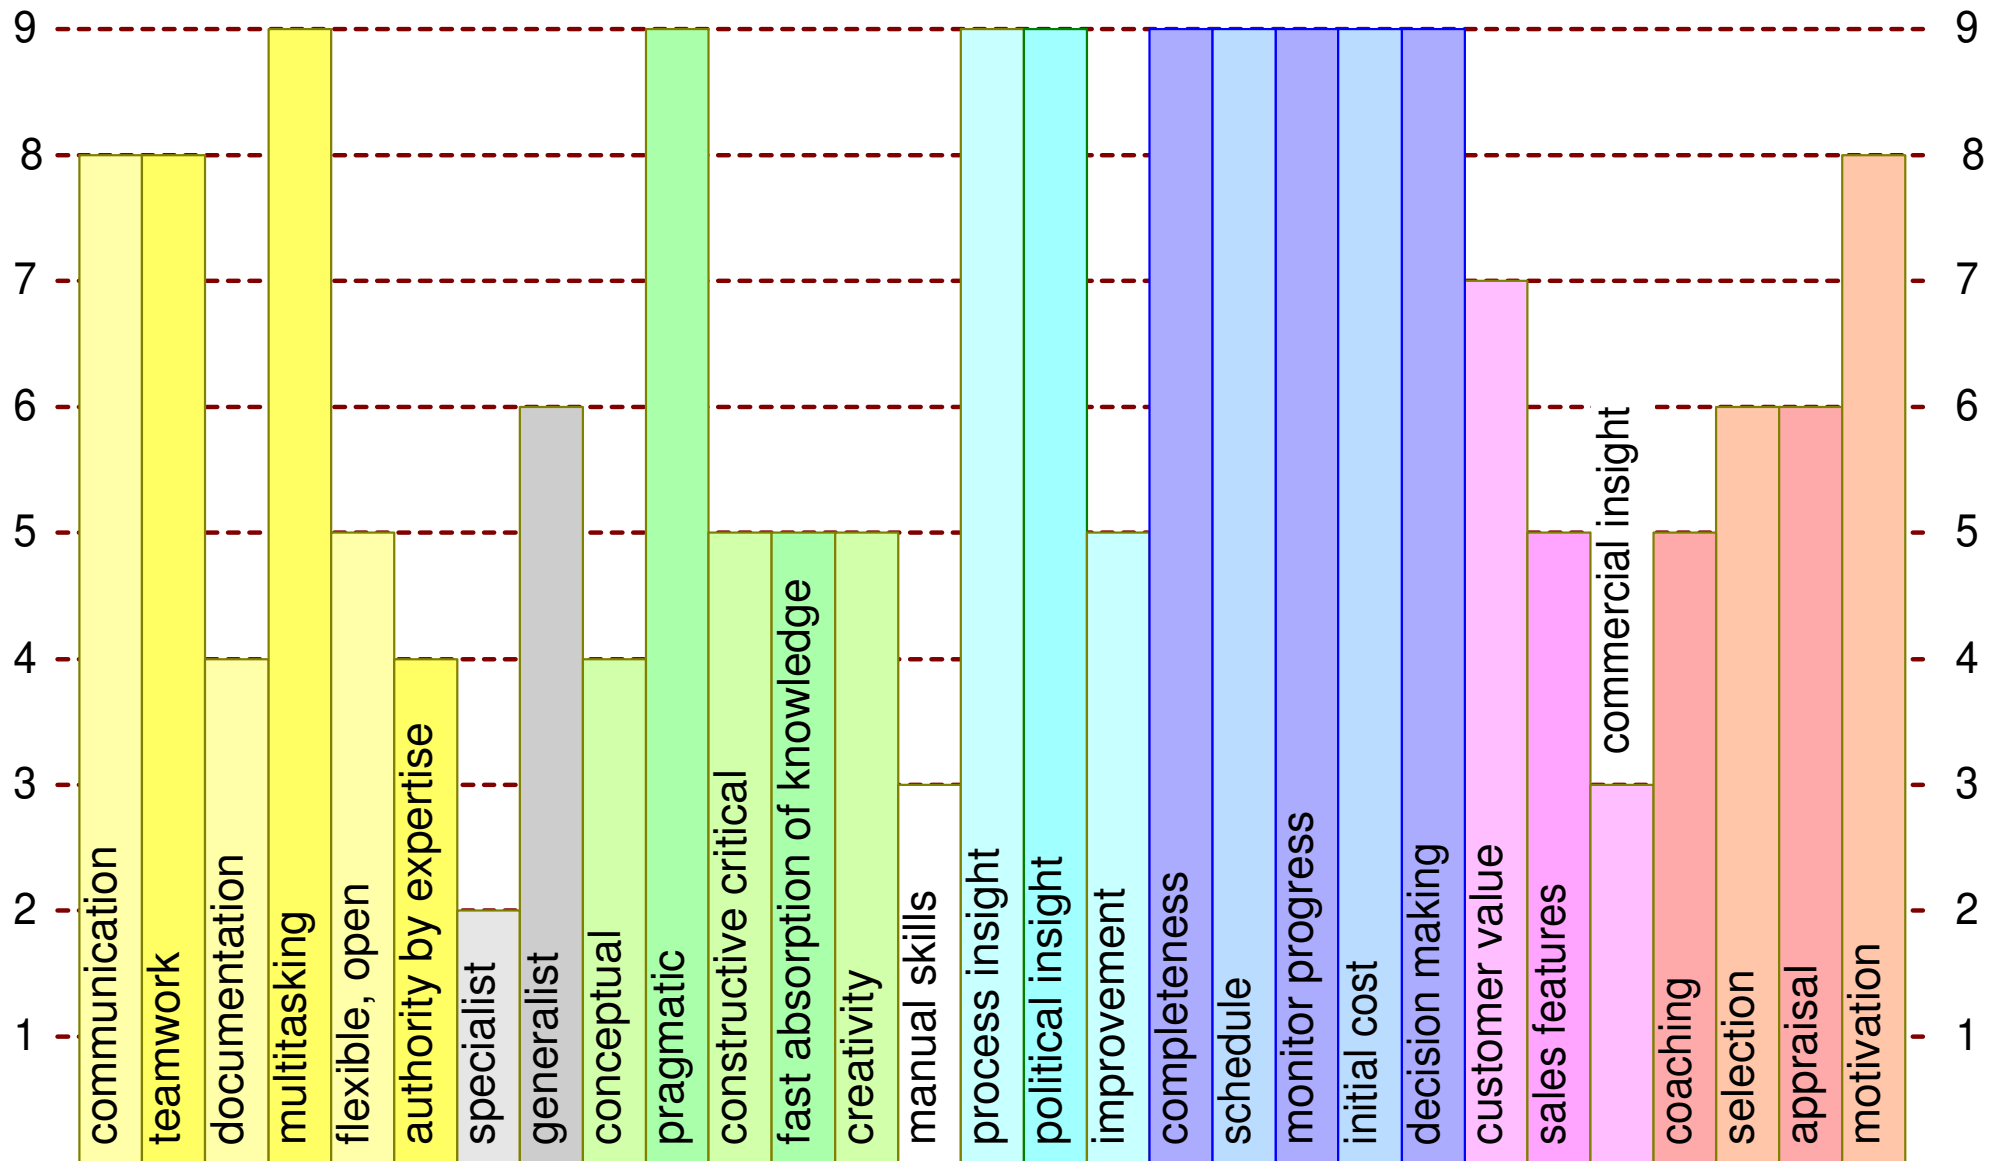

System Architect

Test Engineer

Developer

Operational Leader

Line Manager

Commercial Manager

The numbers behind the bars

	communication	teamwork	documentation	multitasking	flexible, open	authority by expertise	specialist	generalist	conceptual	pragmatic	constructive critical	fast absorption of knowledge	creativity	manual skills	process insight	political insight	improvement	completeness	schedule	monitor progress	initial cost	decision making	customer value	sales features	commercial insight	coaching	selection	appraisal	motivation
systems architect	9	8	9	9	9	9	3	9	9	7	9	9	8	3	7	7	5	3	5	2	5	8	8	4	4	6	5	3	7
test engineer	5	6	4	4	5	8	4	7	4	9	6	9	4	9	6	4	4	3	4	3	3	3	6	3	2	2	2	2	4
developer	6	8	7	4	6	6	9	3	6	8	6	5	9	7	6	5	4	7	7	6	8	4	5	3	2	2	3	2	2
operational leader	8	8	4	9	5	4	2	6	4	9	5	5	5	3	9	9	5	9	9	9	9	9	7	5	3	5	6	6	8
line manager	6	6	4	4	5	5	7	4	6	5	5	4	4	2	9	6	9	4	4	4	4	4	5	3	3	9	9	9	9
commercial manager	9	8	4	8	8	8	2	5	7	9	5	5	9	2	4	4	4	5	5	2	5	8	9	9	9	4	2	2	8