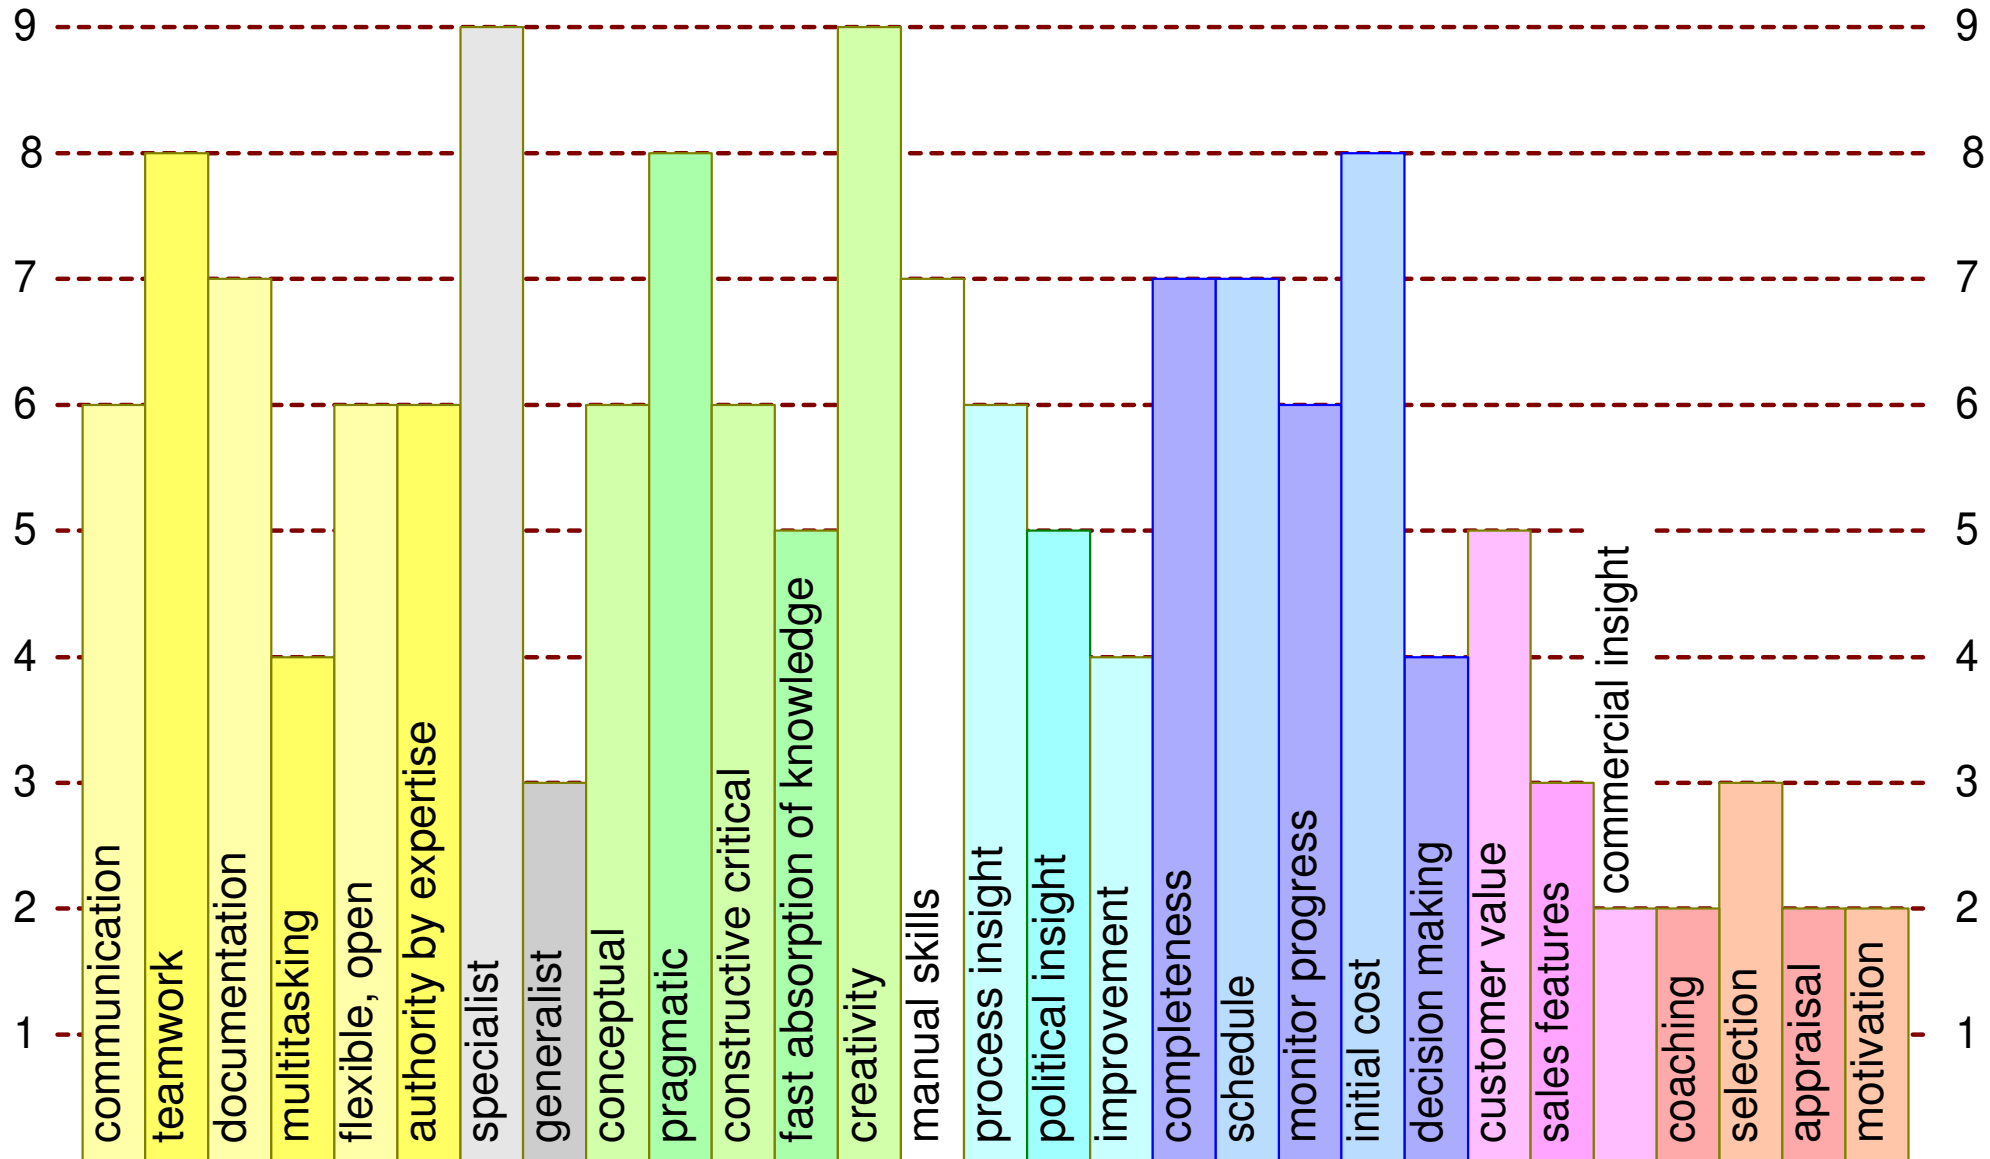

System Architect

Test Engineer

Developer

Operational Leader

Line Manager

Commercial Manager

The numbers behind the bars

	communication	teamwork	documentation	multitasking	flexible, open	authority by expertise	specialist	generalist	conceptual	pragmatic	constructive critical	fast absorption of knowledge	creativity	manual skills	process insight	political insight	improvement	completeness	schedule	monitor progress	initial cost	decision making	customer value	sales features	commercial insight	coaching	selection	appraisal	motivation
systems architect	9	8	9	9	9	9	3	9	9	7	9	9	8	3	7	7	5	3	5	2	5	8	8	4	4	6	5	3	7
test engineer	5	6	4	4	5	8	4	7	4	9	6	9	4	9	6	4	4	3	4	3	3	3	6	3	2	2	2	2	4
developer	6	8	7	4	6	6	9	3	6	8	6	5	9	7	6	5	4	7	7	6	8	4	5	3	2	2	3	2	2
operational leader	8	8	4	9	5	4	2	6	4	9	5	5	5	3	9	9	5	9	9	9	9	9	7	5	3	5	6	6	8
line manager	6	6	4	4	5	5	7	4	6	5	5	4	4	2	9	6	9	4	4	4	4	4	5	3	3	9	9	9	9
commercial manager	9	8	4	8	8	8	2	5	7	9	5	5	9	2	4	4	4	5	5	2	5	8	9	9	9	4	2	2	8