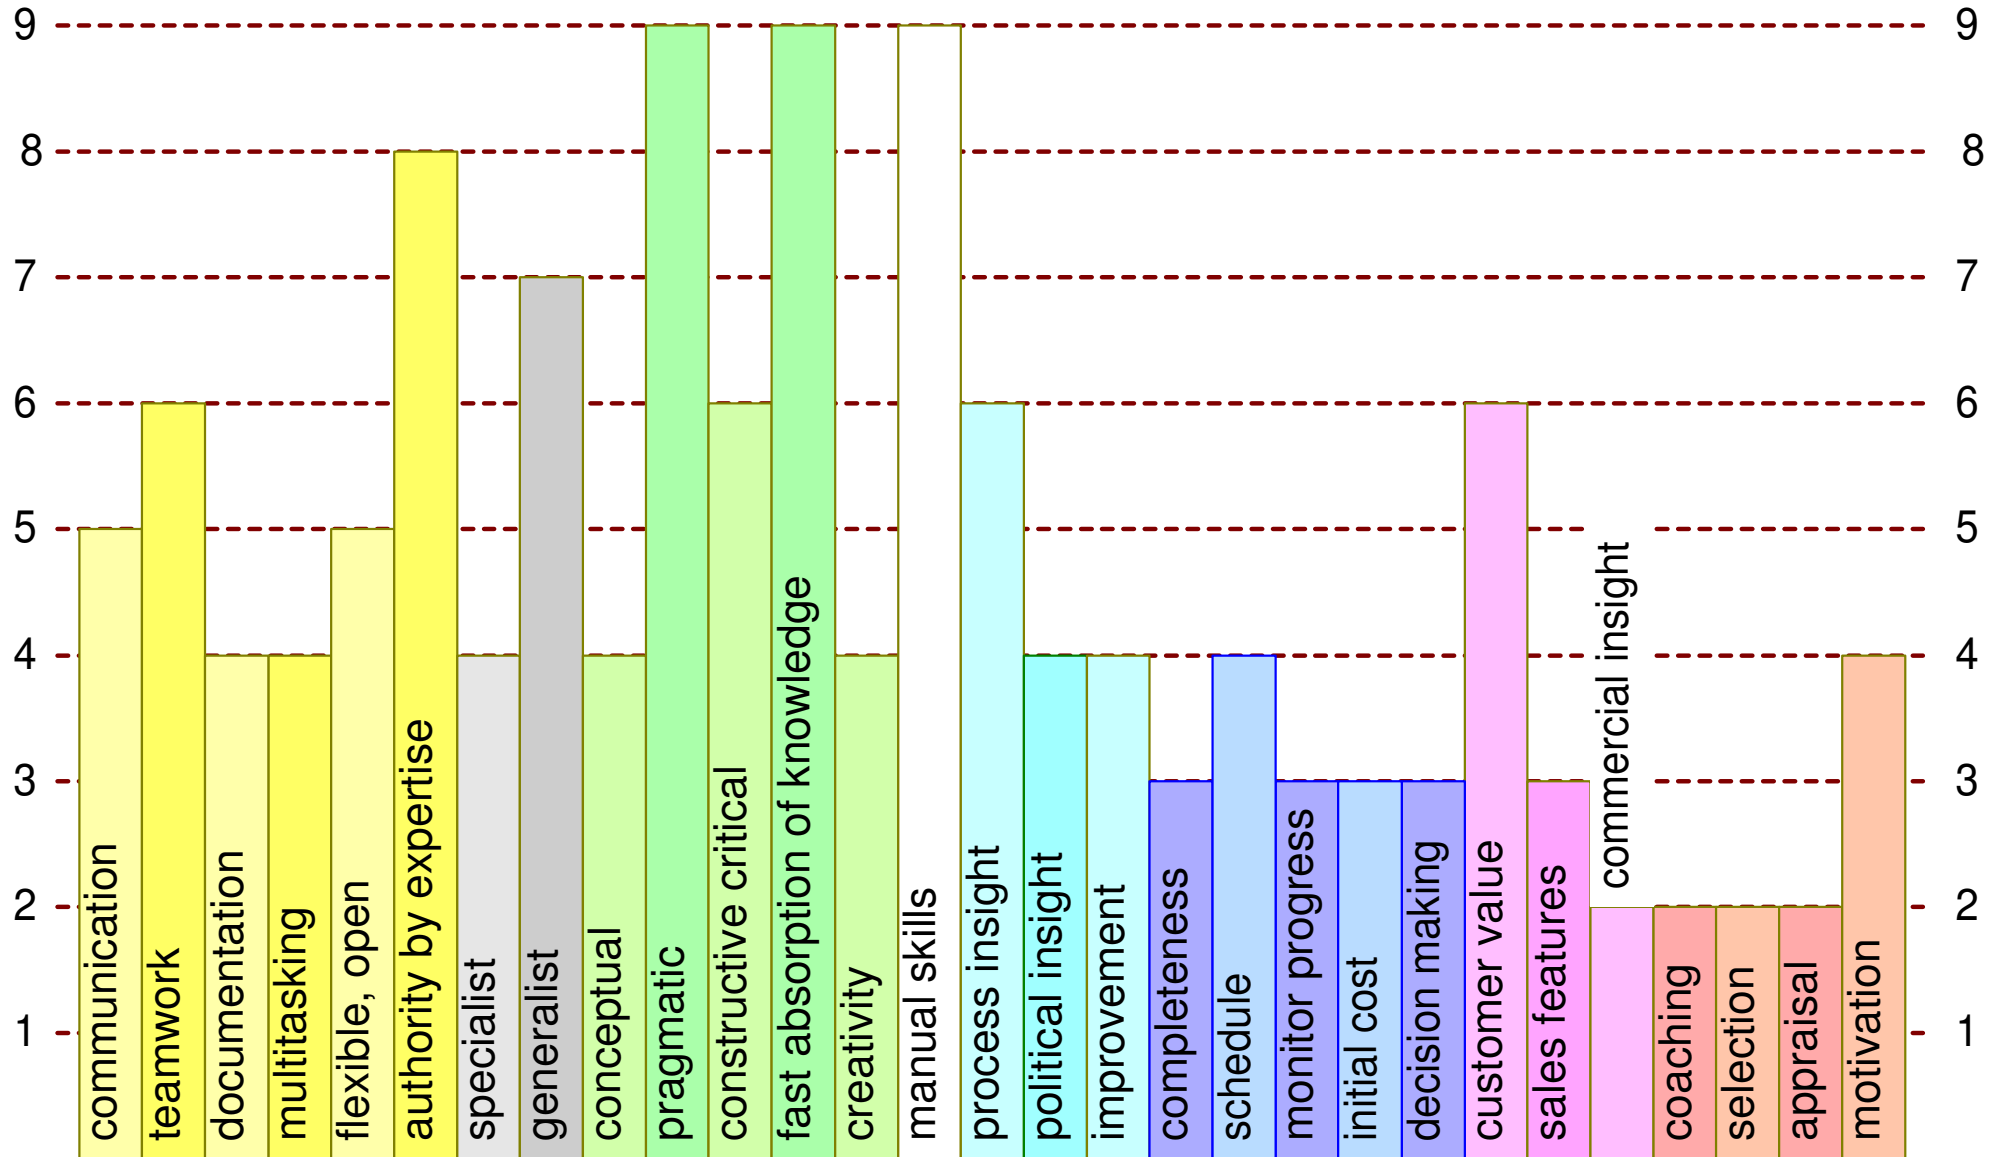

System Architect

Test Engineer

Developer

Operational Leader

Line Manager

Commercial Manager

The numbers behind the bars

	communication	teamwork	documentation	multitasking	flexible, open	authority by expertise	specialist	generalist	conceptual	pragmatic	constructive critical	fast absorption of knowledge	creativity	manual skills	process insight	political insight	improvement	completeness	schedule	monitor progress	initial cost	decision making	customer value	sales features	commercial insight	coaching	selection	appraisal	motivation
systems architect	9	8	9	9	9	9	3	9	9	7	9	9	8	3	7	7	5	3	5	2	5	8	8	4	4	6	5	3	7
test engineer	5	6	4	4	5	8	4	7	4	9	6	9	4	9	6	4	4	3	4	3	3	3	6	3	2	2	2	2	4
developer	6	8	7	4	6	6	9	3	6	8	6	5	9	7	6	5	4	7	7	6	8	4	5	3	2	2	3	2	2
operational leader	8	8	4	9	5	4	2	6	4	9	5	5	5	3	9	9	5	9	9	9	9	9	7	5	3	5	6	6	8
line manager	6	6	4	4	5	5	7	4	6	5	5	4	4	2	9	6	9	4	4	4	4	4	5	3	3	9	9	9	9
commercial manager	9	8	4	8	8	8	2	5	7	9	5	5	9	2	4	4	4	5	5	2	5	8	9	9	9	4	2	2	8