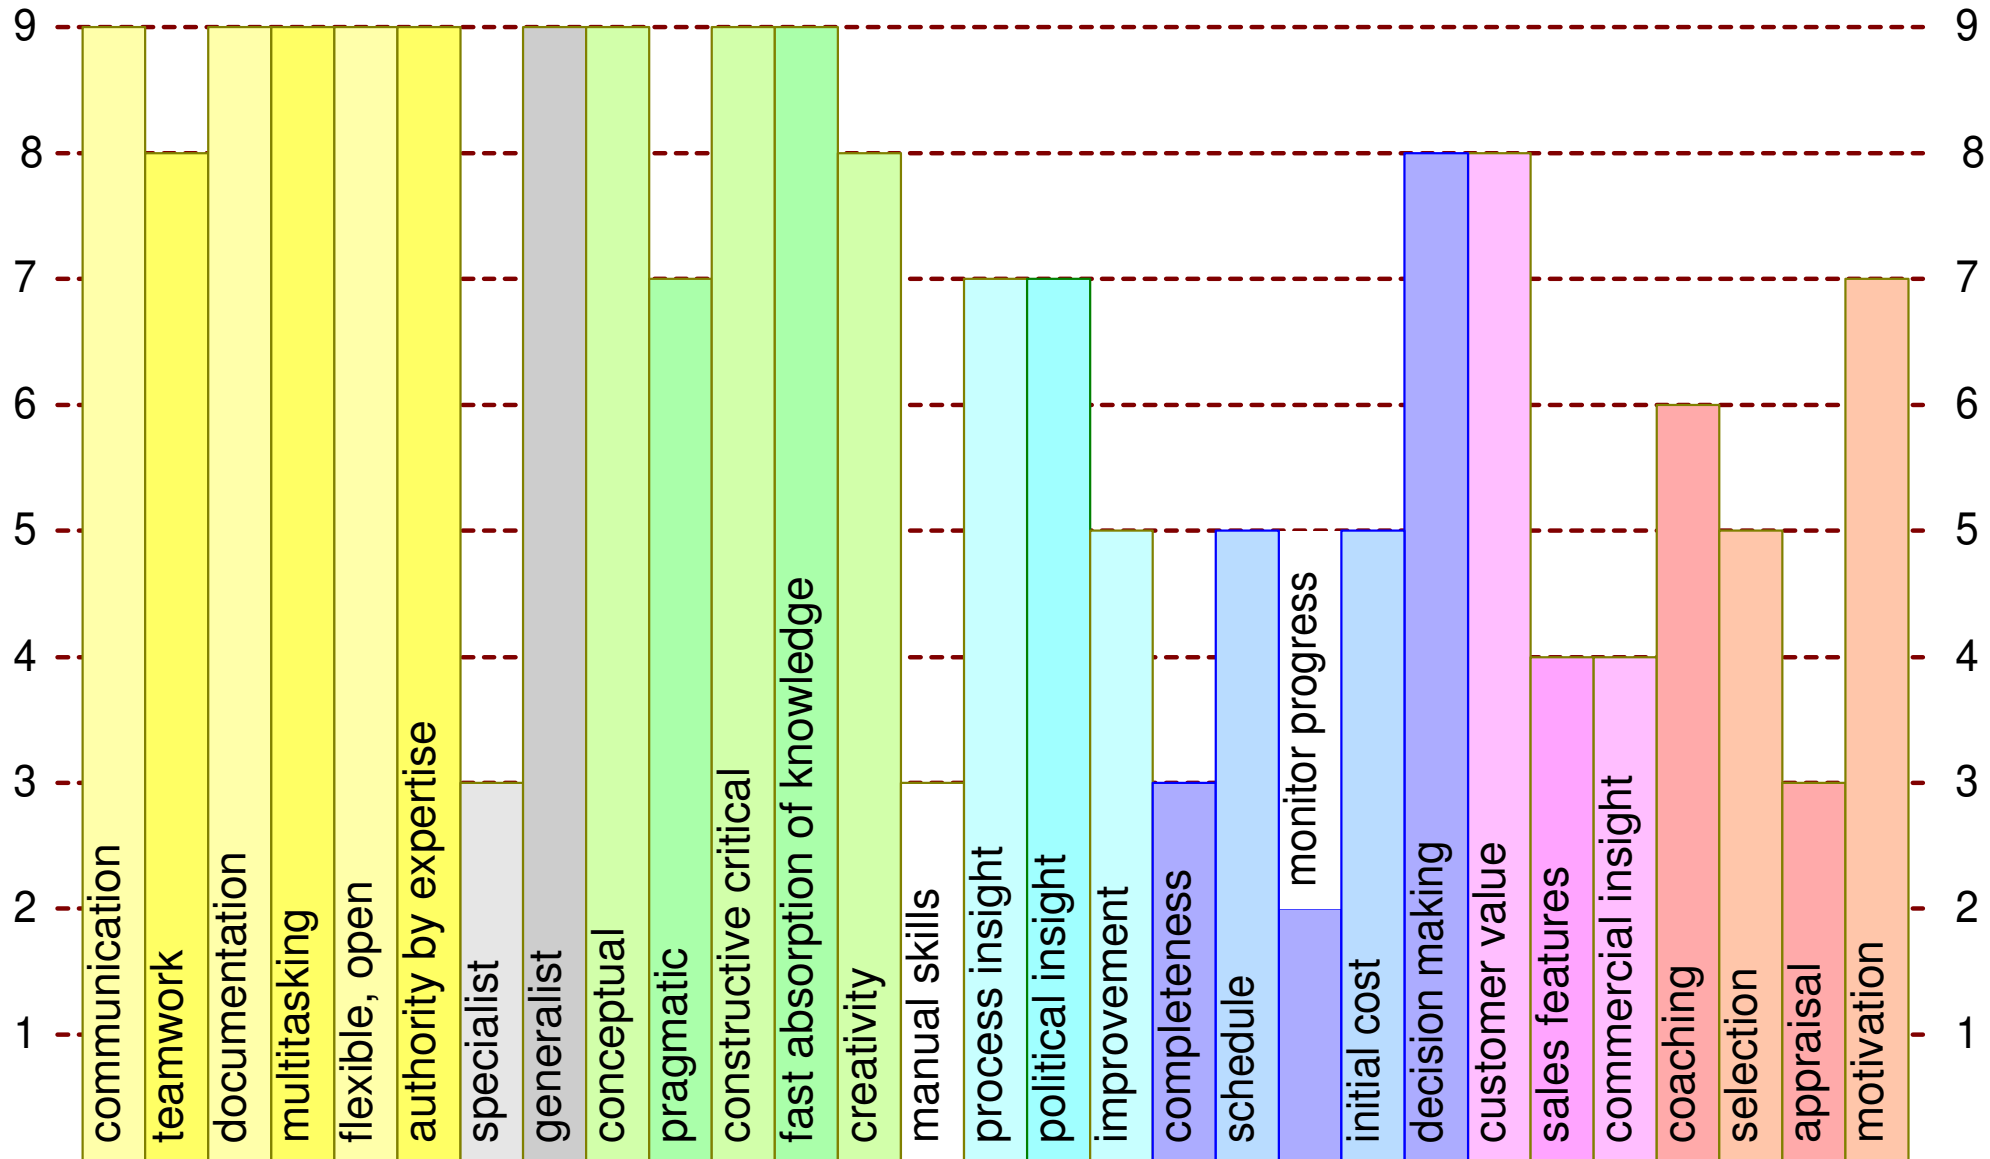

System Architect

Test Engineer

Developer

Operational Leader

Line Manager

Commercial Manager

The numbers behind the bars

	communication	teamwork	documentation	multitasking	flexible, open	authority by expertise	specialist	generalist	conceptual	pragmatic	constructive critical	fast absorption of knowledge	creativity	manual skills	process insight	political insight	improvement	completeness	schedule	monitor progress	initial cost	decision making	customer value	sales features	commercial insight	coaching	selection	appraisal	motivation
systems architect	9	8	9	9	9	9	3	9	9	7	9	9	8	3	7	7	5	3	5	2	5	8	8	4	4	6	5	3	7
test engineer	5	6	4	4	5	8	4	7	4	9	6	9	4	9	6	4	4	3	4	3	3	3	6	3	2	2	2	2	4
developer	6	8	7	4	6	6	9	3	6	8	6	5	9	7	6	5	4	7	7	6	8	4	5	3	2	2	3	2	2
operational leader	8	8	4	9	5	4	2	6	4	9	5	5	5	3	9	9	5	9	9	9	9	9	7	5	3	5	6	6	8
line manager	6	6	4	4	5	5	7	4	6	5	5	4	4	2	9	6	9	4	4	4	4	4	5	3	3	9	9	9	9
commercial manager	9	8	4	8	8	8	2	5	7	9	5	5	9	2	4	4	4	5	5	2	5	8	9	9	9	4	2	2	8