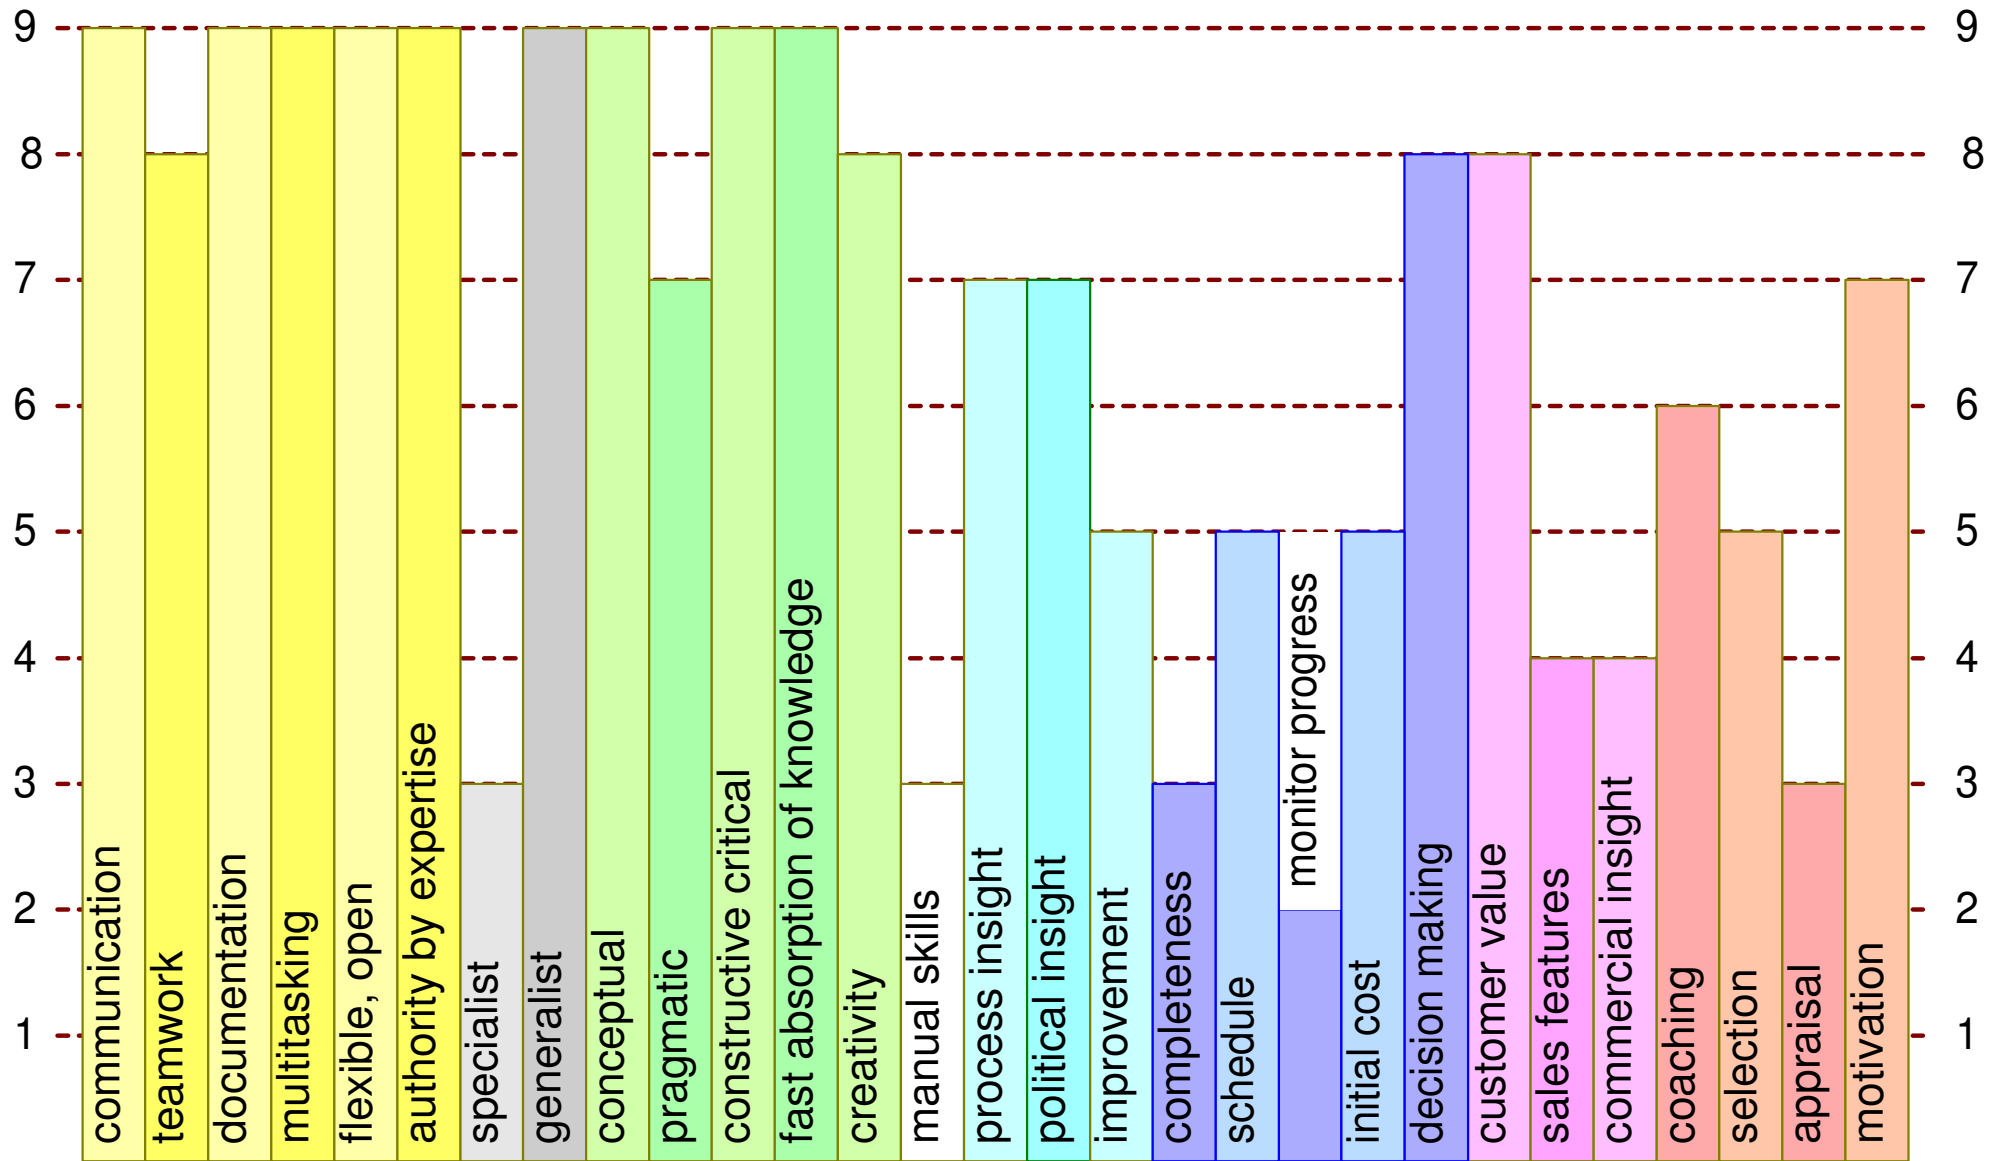

System Architect

Test Engineer

Developer

Operational Leader

Line Manager

Commercial Manager

The numbers behind the bars

	communication	teamwork	documentation	multitasking	flexible, open	authority by expertise	specialist	generalist	conceptual	pragmatic	constructive critical	fast absorption of knowledge	creativity	manual skills	process insight	political insight	improvement	completeness	schedule	monitor progress	initial cost	decision making	customer value	sales features	commercial insight	coaching	selection	appraisal	motivation
systems architect	9	8	9	9	9	9	3	9	9	7	9	9	8	3	7	7	5	3	5	2	5	8	8	4	4	6	5	3	7
test engineer	5	6	4	4	5	8	4	7	4	9	6	9	4	9	6	4	4	3	4	3	3	3	6	3	2	2	2	2	4
developer	6	8	7	4	6	6	9	3	6	8	6	5	9	7	6	5	4	7	7	6	8	4	5	3	2	2	3	2	2
operational leader	8	8	4	9	5	4	2	6	4	9	5	5	5	3	9	9	5	9	9	9	9	9	7	5	3	5	6	6	8
line manager	6	6	4	4	5	5	7	4	6	5	5	4	4	2	9	6	9	4	4	4	4	4	5	3	3	9	9	9	9
commercial manager	9	8	4	8	8	8	2	5	7	9	5	5	9	2	4	4	4	5	5	2	5	8	9	9	9	4	2	2	8