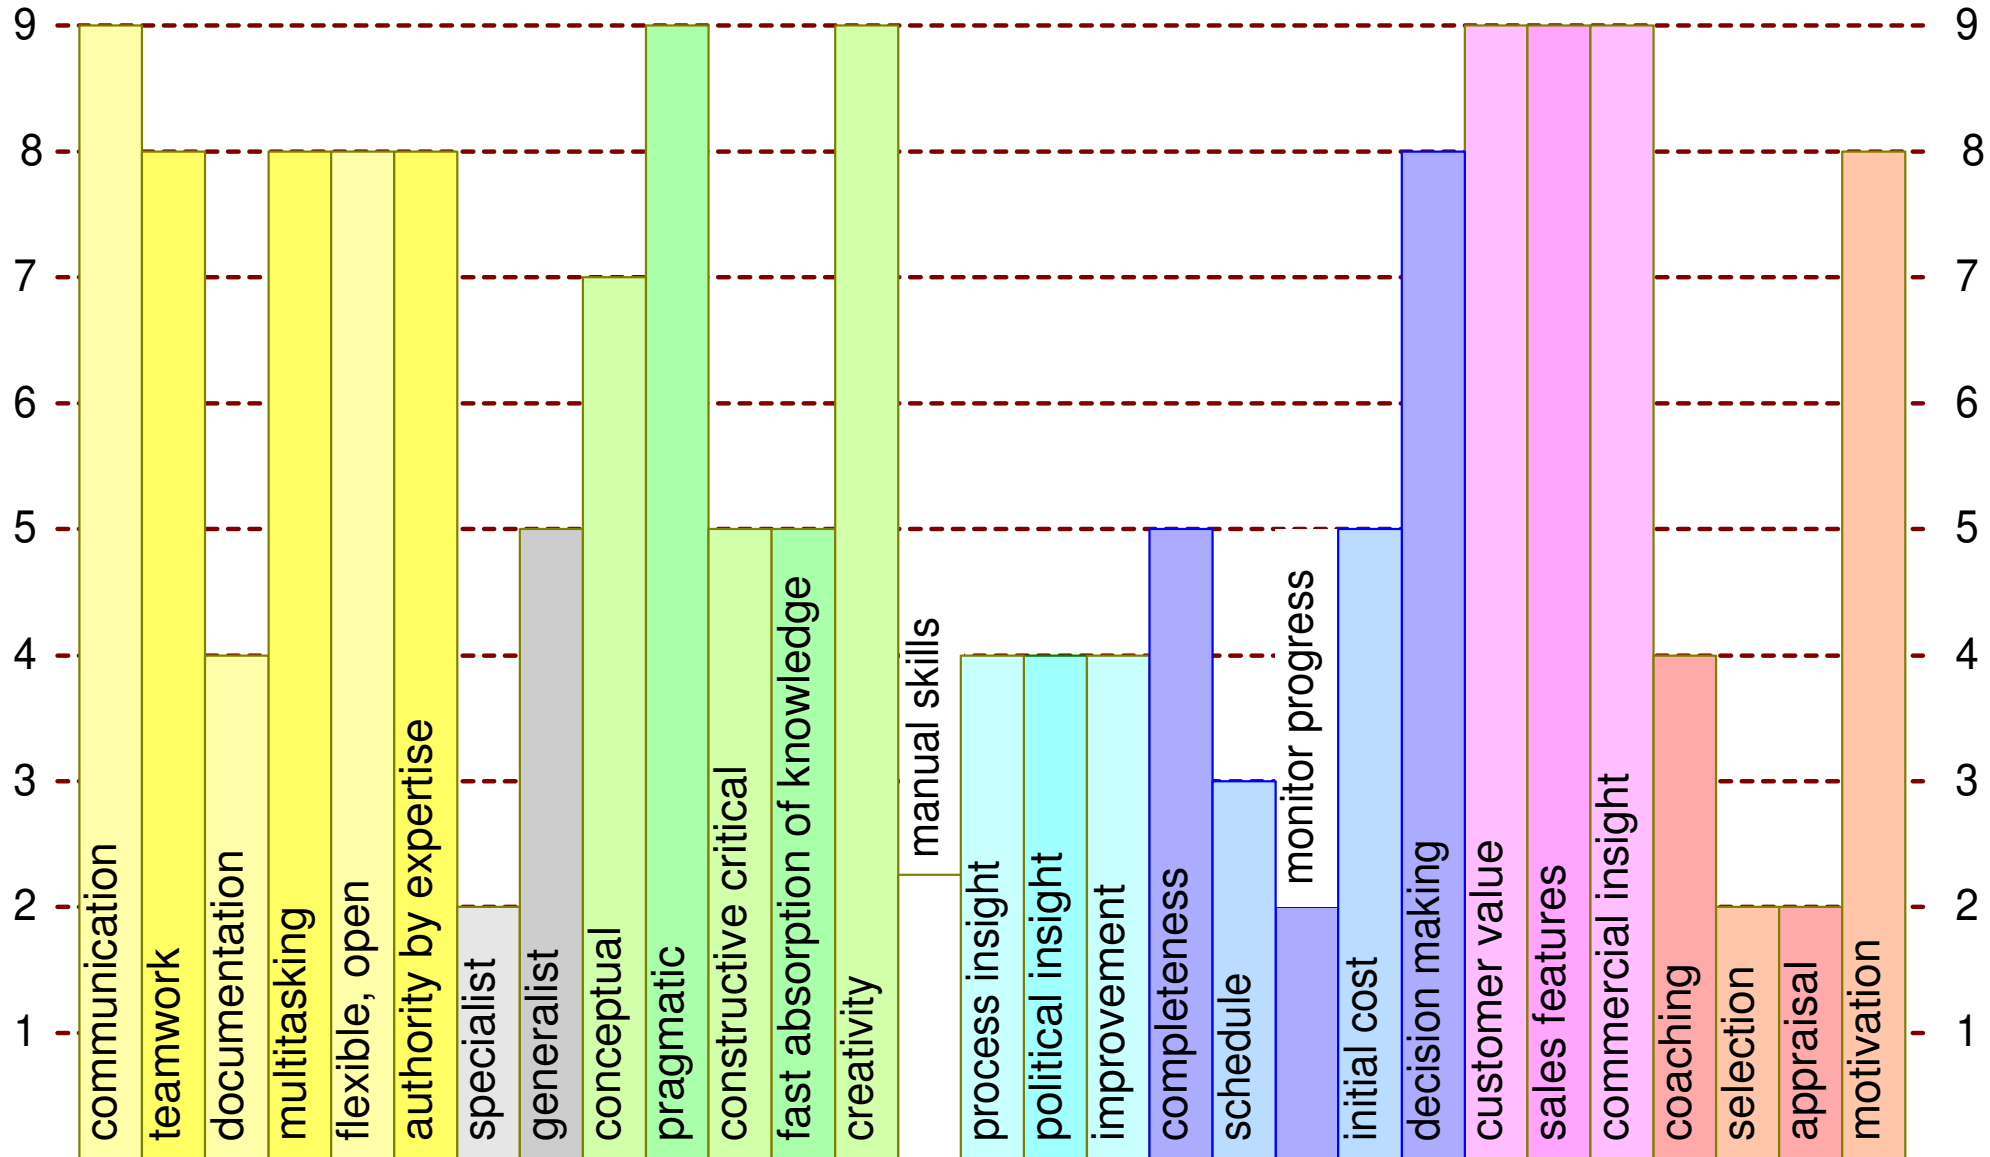

System Architect

Test Engineer

Developer

Operational Leader

Line Manager

Commercial Manager

The numbers behind the bars

	communication	teamwork	documentation	multitasking	flexible, open	authority by expertise	specialist	generalist	conceptual	pragmatic	constructive critical	fast absorption of knowledge	creativity	manual skills	process insight	political insight	improvement	completeness	schedule	monitor progress	initial cost	decision making	customer value	sales features	commercial insight	coaching	selection	appraisal	motivation
systems architect	9	8	9	9	9	9	3	9	9	7	9	9	8	3	7	7	5	3	5	2	5	8	8	4	4	6	5	3	7
test engineer	5	6	4	4	5	8	4	7	4	9	6	9	4	9	6	4	4	3	4	3	3	3	6	3	2	2	2	2	4
developer	6	8	7	4	6	6	9	3	6	8	6	5	9	7	6	5	4	7	7	6	8	4	5	3	2	2	3	2	2
operational leader	8	8	4	9	5	4	2	6	4	9	5	5	5	3	9	9	5	9	9	9	9	9	7	5	3	5	6	6	8
line manager	6	6	4	4	5	5	7	4	6	5	5	4	4	2	9	6	9	4	4	4	4	4	5	3	3	9	9	9	9
commercial manager	9	8	4	8	8	8	2	5	7	9	5	5	9	2	4	4	4	5	5	2	5	8	9	9	9	4	2	2	8