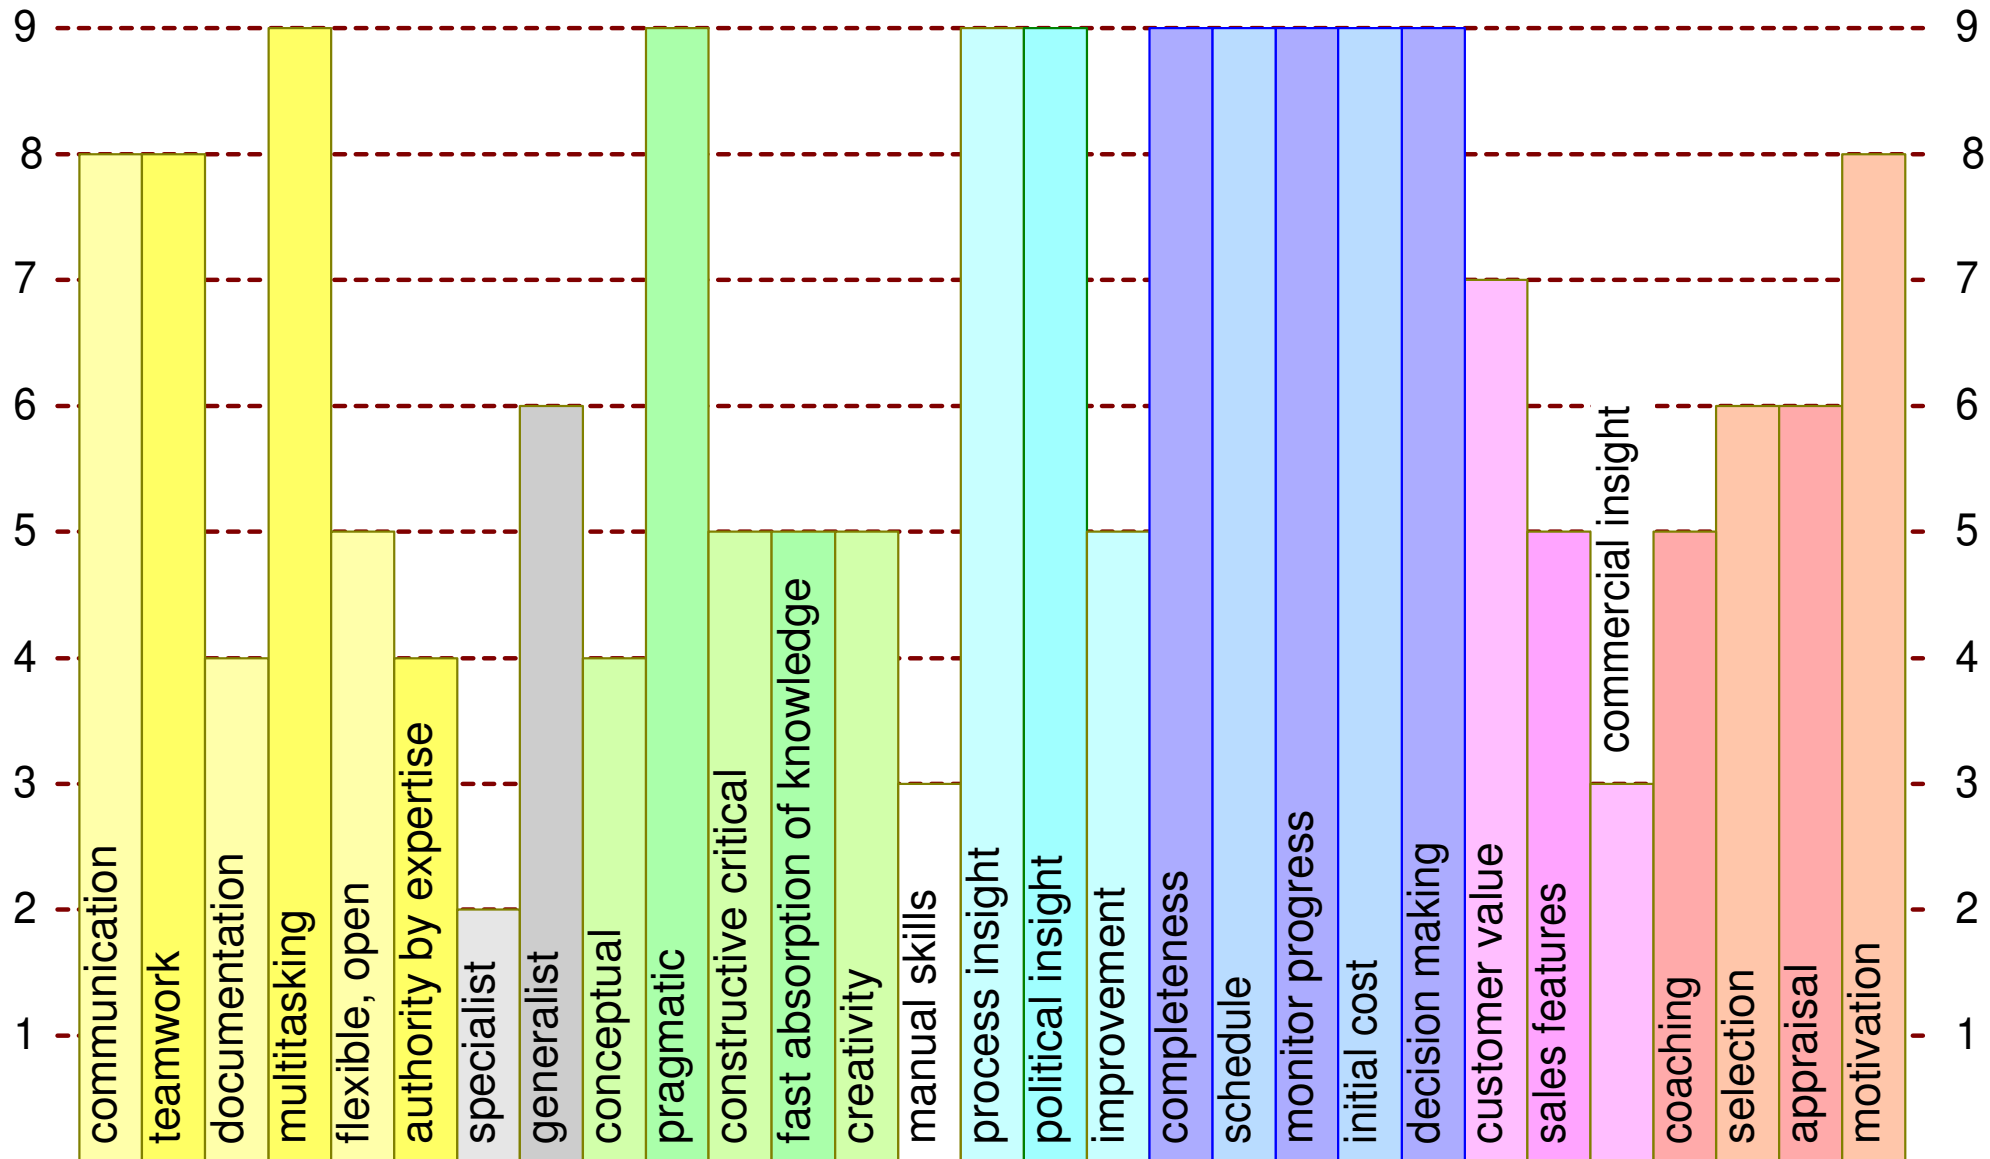

System Architect

Test Engineer

Developer

Operational Leader

Line Manager

Commercial Manager

The numbers behind the bars

	communication	teamwork	documentation	multitasking	flexible, open	authority by expertise	specialist	generalist	conceptual	pragmatic	constructive critical	fast absorption of knowledge	creativity	manual skills	process insight	political insight	improvement	completeness	schedule	monitor progress	initial cost	decision making	customer value	sales features	commercial insight	coaching	selection	appraisal	motivation
systems architect	9	8	9	9	9	9	3	9	9	7	9	9	8	3	7	7	5	3	5	2	5	8	8	4	4	6	5	3	7
test engineer	5	6	4	4	5	8	4	7	4	9	6	9	4	9	6	4	4	3	4	3	3	3	6	3	2	2	2	2	4
developer	6	8	7	4	6	6	9	3	6	8	6	5	9	7	6	5	4	7	7	6	8	4	5	3	2	2	3	2	2
operational leader	8	8	4	9	5	4	2	6	4	9	5	5	5	3	9	9	5	9	9	9	9	9	7	5	3	5	6	6	8
line manager	6	6	4	4	5	5	7	4	6	5	5	4	4	2	9	6	9	4	4	4	4	4	5	3	3	9	9	9	9
commercial manager	9	8	4	8	8	8	2	5	7	9	5	5	9	2	4	4	4	5	5	2	5	8	9	9	9	4	2	2	8