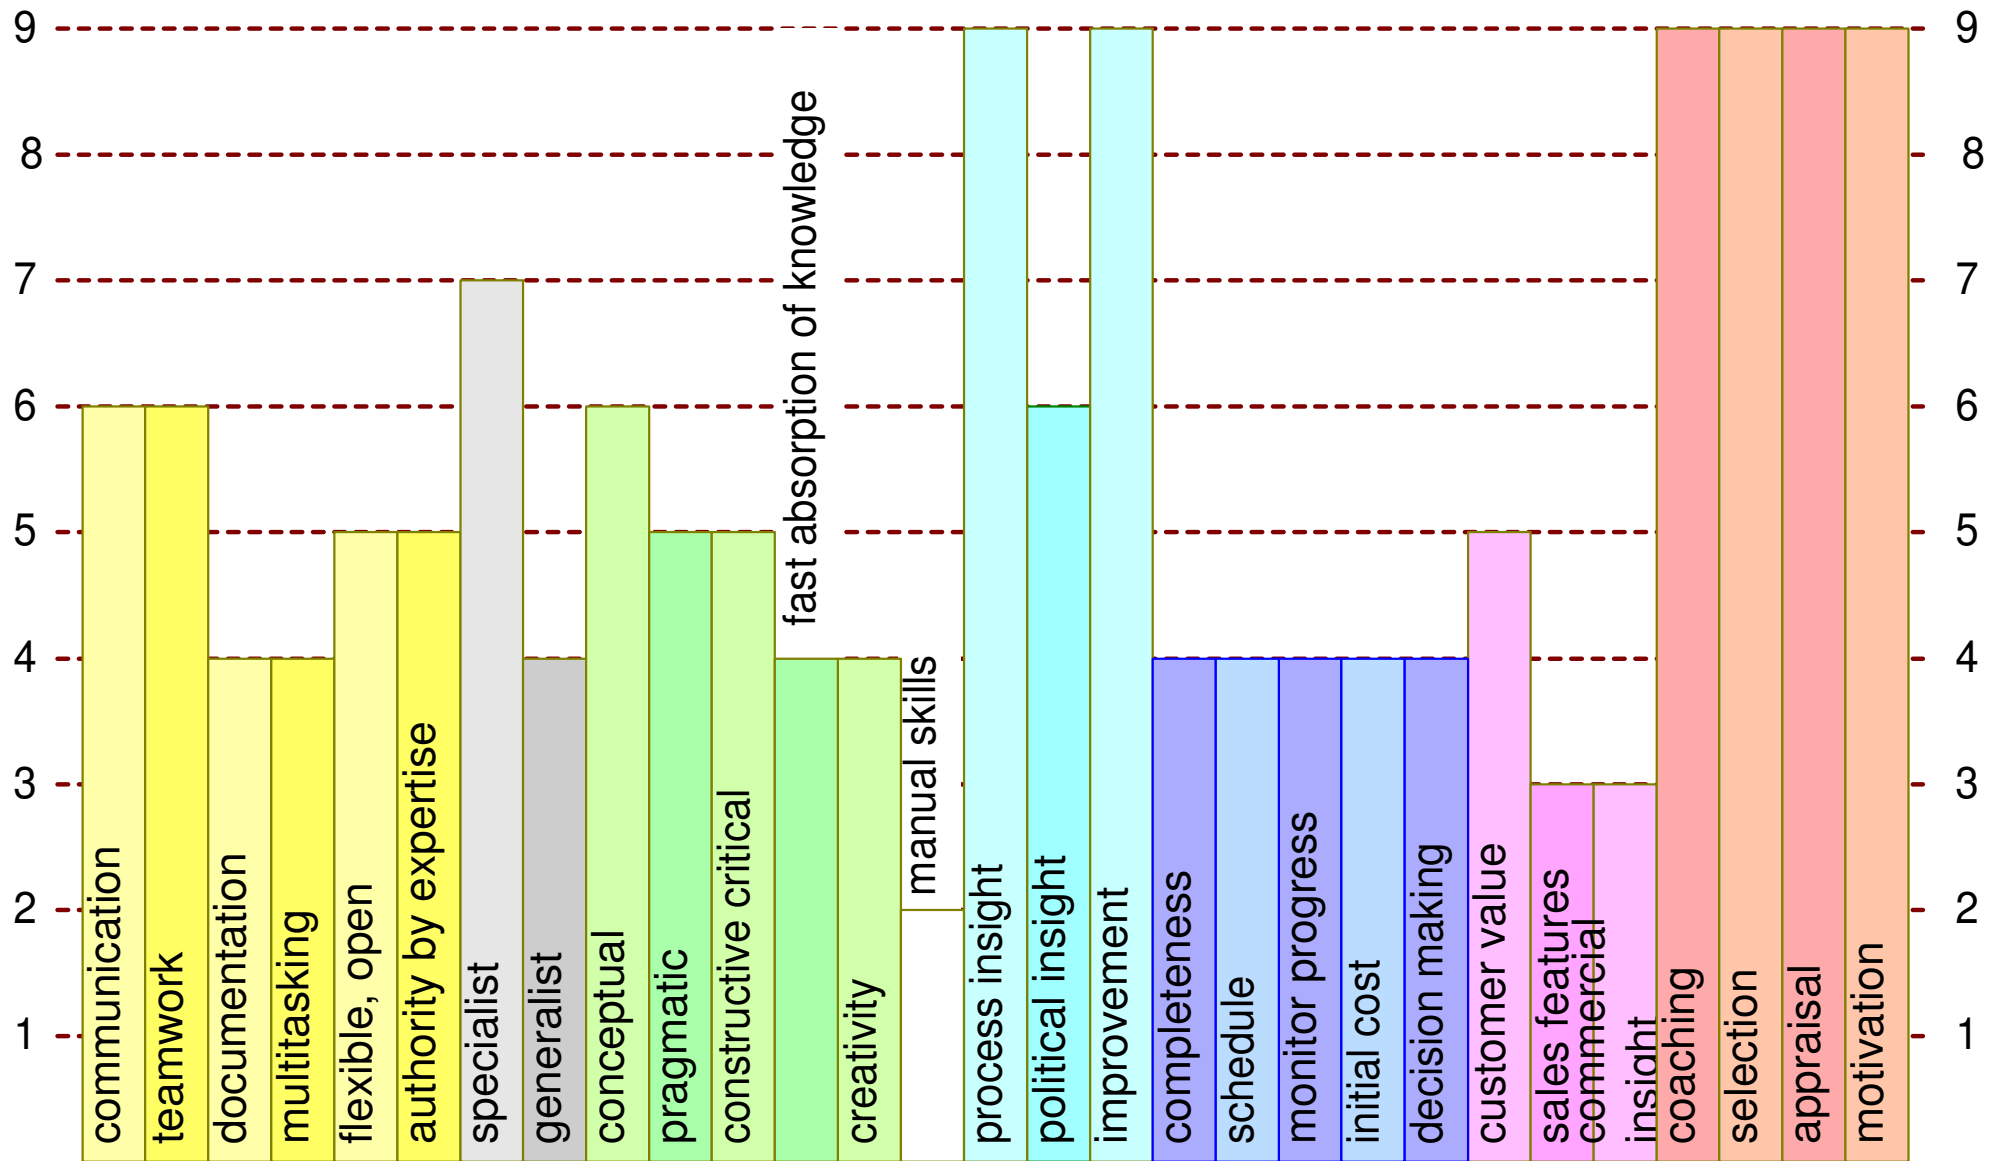

System Architect

Test Engineer

Developer

Operational Leader

Line Manager

Commercial Manager

The numbers behind the bars

	communication	teamwork	documentation	multitasking	flexible, open	authority by expertise	specialist	generalist	conceptual	pragmatic	constructive critical	fast absorption of knowledge	creativity	manual skills	process insight	political insight	improvement	completeness	schedule	monitor progress	initial cost	decision making	customer value	sales features	commercial insight	coaching	selection	appraisal	motivation
systems architect	9	8	9	9	9	9	3	9	9	7	9	9	8	3	7	7	5	3	5	2	5	8	8	4	4	6	5	3	7
test engineer	5	6	4	4	5	8	4	7	4	9	6	9	4	9	6	4	4	3	4	3	3	3	6	3	2	2	2	2	4
developer	6	8	7	4	6	6	9	3	6	8	6	5	9	7	6	5	4	7	7	6	8	4	5	3	2	2	3	2	2
operational leader	8	8	4	9	5	4	2	6	4	9	5	5	5	3	9	9	5	9	9	9	9	9	7	5	3	5	6	6	8
line manager	6	6	4	4	5	5	7	4	6	5	5	4	4	2	9	6	9	4	4	4	4	4	5	3	3	9	9	9	9
commercial manager	9	8	4	8	8	8	2	5	7	9	5	5	9	2	4	4	4	5	5	2	5	8	9	9	9	4	2	2	8