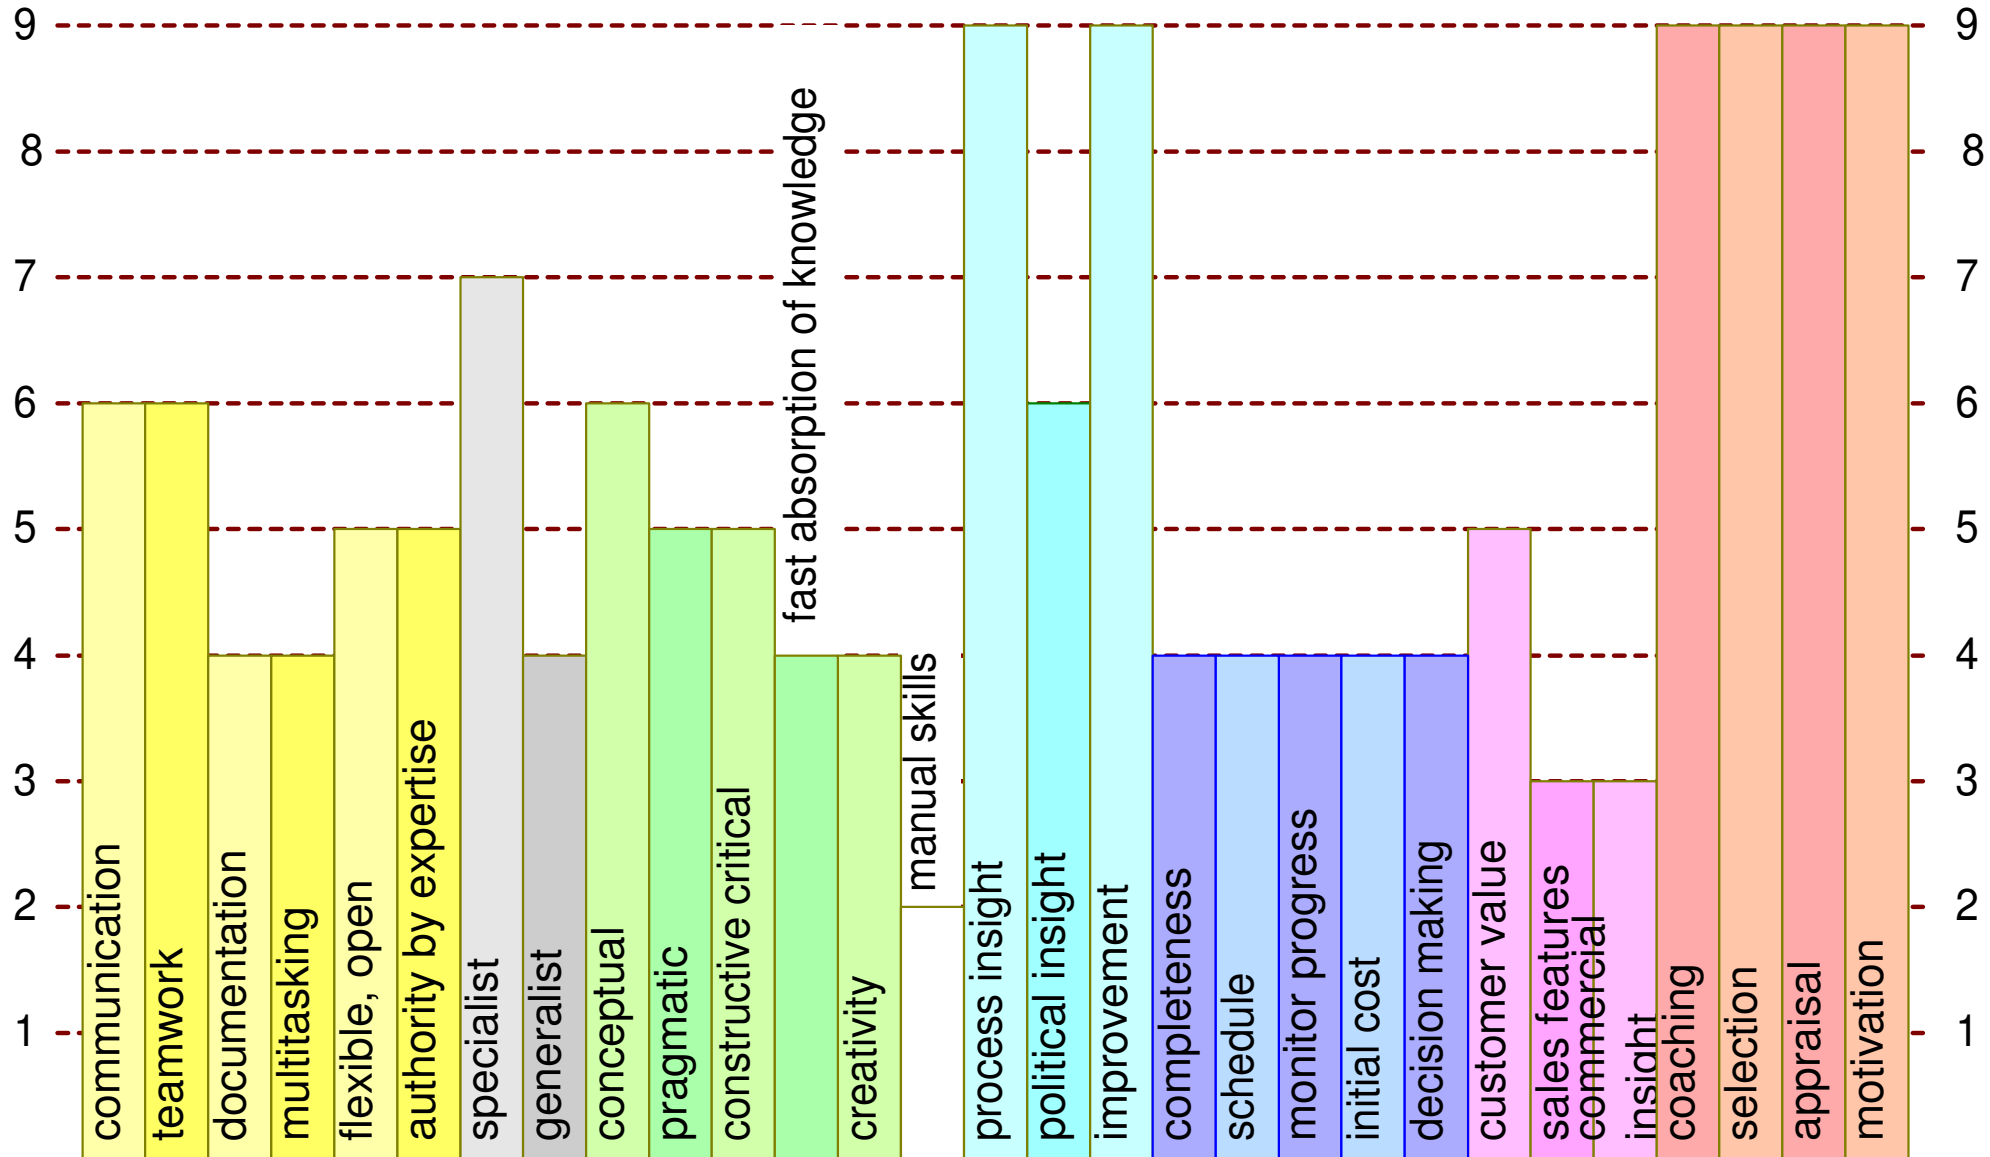

System Architect

Test Engineer

Developer

Operational Leader

Line Manager

Commercial Manager

The numbers behind the bars

	communication	teamwork	documentation	multitasking	flexible, open	authority by expertise	specialist	generalist	conceptual	pragmatic	constructive critical	fast absorption of knowledge	creativity	manual skills	process insight	political insight	improvement	completeness	schedule	monitor progress	initial cost	decision making	customer value	sales features	commercial insight	coaching	selection	appraisal	motivation
systems architect	9	8	9	9	9	9	3	9	9	7	9	9	8	3	7	7	5	3	5	2	5	8	8	4	4	6	5	3	7
test engineer	5	6	4	4	5	8	4	7	4	9	6	9	4	9	6	4	4	3	4	3	3	3	6	3	2	2	2	2	4
developer	6	8	7	4	6	6	9	3	6	8	6	5	9	7	6	5	4	7	7	6	8	4	5	3	2	2	3	2	2
operational leader	8	8	4	9	5	4	2	6	4	9	5	5	5	3	9	9	5	9	9	9	9	9	7	5	3	5	6	6	8
line manager	6	6	4	4	5	5	7	4	6	5	5	4	4	2	9	6	9	4	4	4	4	4	5	3	3	9	9	9	9
commercial manager	9	8	4	8	8	8	2	5	7	9	5	5	9	2	4	4	4	5	5	2	5	8	9	9	9	4	2	2	8